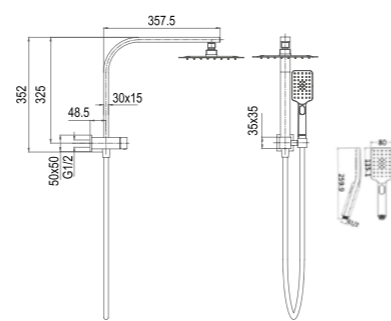

Item Code	TSR06
Description	· Combined Shower Set · Multi Function Shower Unit · Solid Brass Rail