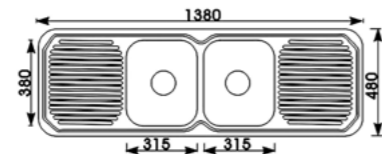

Item Code	S1180RHB
Description	· Double Right Hand Bowl Sink · SS 304 18/5 Grade Stainless Steel · Rubber Seal · Mounting Clips & Basket Waste Included

S1380

Item Code	S1380
Description	· SS 304 18/8 Grade Stainless Steel/Rubber Seal · Mounting Clip · Basket Waste Included

Item Code	S1500
Description	· Double Bowl · Double Drainer Sink · SS 304 18/8 Grade Stainless Steel · Rubber Seal · Mounting Clips & Basket Waste Included