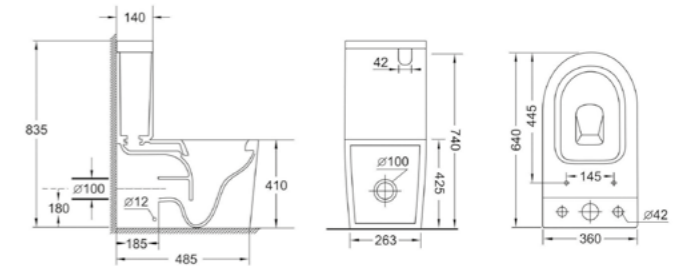

Item Name	Eva
Description	· Rimless BTW S/P Trap Toilet Suite · Nano Glazing · Easy height · Slim Soft Close Duroplast Seat · Universal Inlet Valve · 50-195 Set Back

Eva