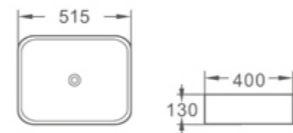

Item Code	BA515
Size	515x400x130mm
Description	· Above Countertop Basin · White

BA515