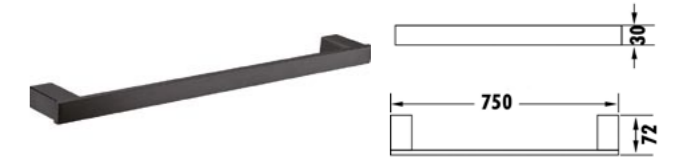

RS11

Item Code	SS08-750-B
Description	· Single Towel Rail · SS304 Stainless Steel · Mirror Polished · L: 750mm · Black

SS08-750-B