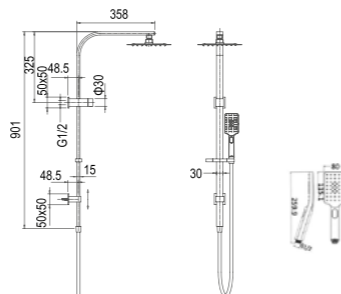

SSR08

Item Code	TSR05
Description	<ul style="list-style-type: none"> · Combined Shower Set · Multi Function Shower Unit · Solid Brass Rail

TSR05

Item Code	TSR06
Description	<ul style="list-style-type: none"> · Combined Shower Set · Multi Function Shower Unit · Solid Brass Rail

TSR06

Item Code	TSR01
Description	<ul style="list-style-type: none"> · Round Multifunction Shower Set · Brass Slider · Brass Diverter · 1.5m Double Hooked Stainless Steel Hose · 3 Function Hand Shower

TSR01