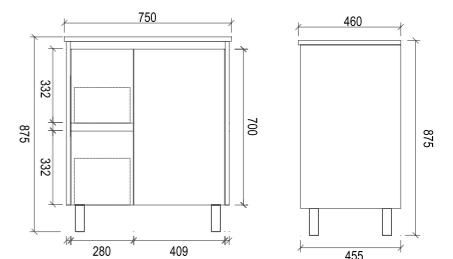

Item Code	LM750L
Size	750x460x875mm
Description	· Veneer Cabinet · Soft Close Doors · Soft Close Drawers · Chrome Adjustable Legs · 1 Tap Hole Ceramic Basin