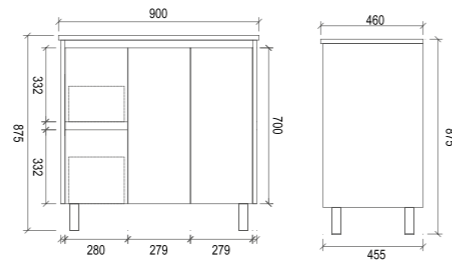

Item Code	LM900L
Size	900x460x875mm
Description	· Veneer Cabinet · Soft Close Doors · Soft Close Drawers · Chrome Adjustable Legs · 1 Tap Hole Ceramic Basin

LM900L