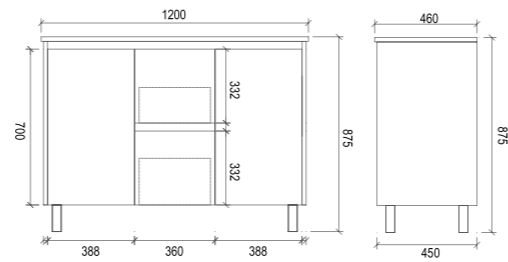

Item Code	SH1200D
Size	1200x460x875mm
Description	· Shaker Doors · Matt Finish Polyurethane Cabinet · Soft Close Doors · Soft Close Drawers · Chrome Adjustable Legs · 1 Tap Hole Double Bowl Ceramic Basin

SH1200D