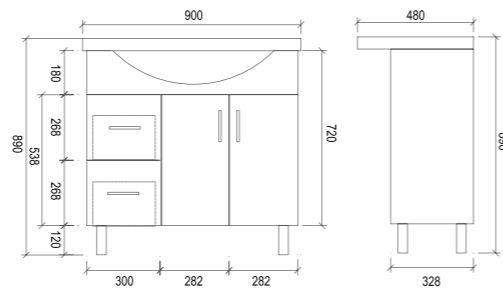

Item Code	SR900L
Size	900x480x890mm
Description	· High Gloss Polyurethane Cabinet · Soft Close Doors · Chrome Handles · Chrome Adjustable Legs · 1 Tap Hole Ceramic Basin

SR900L