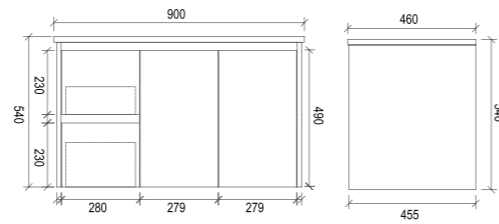

Item Code	WSH900L
Size	900x460x540mm
Description	· Wall Hung Vanity · Shaker Doors · Matt Finish Polyurethane Cabinet · Soft Close Doors · Soft Close Drawers · 1 Tap Hole Ceramic Basin

WSH900L