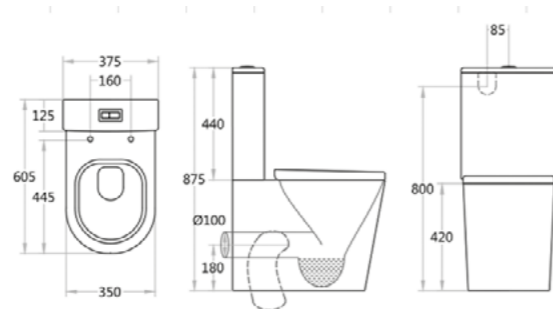

Item Name	Belmont
Description	· Rimless BTW S/P Trap Toilet Suite · Easy Height · Short Projection · Easy Flow Technology · Soft Close Duroplast Seat · Universal Inlet Valve · 50-145 Set Back

Belmont