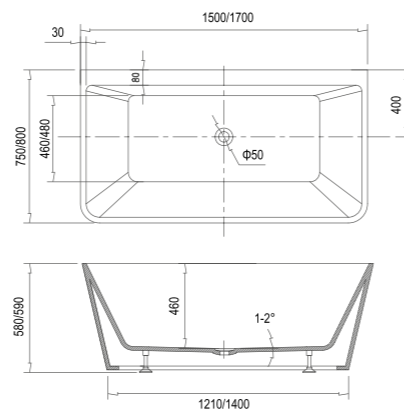

Classico Care

Item Name	Description
FRANCES-1700	1700x800x680mm
FRANCES-1500	1500x780x660mm

FRANCES

Item Name	Description
ORIANA-1700	1700x790x700mm
ORIANA-1500	1500x740x700mm

ORIANA

Item Name	Description
AQUARIUS-1500	1500x750x580mm
AQUARIUS-1700	1700x800x590mm

AQUARIUS

Item Name	Description
NEWPORT-1500	1500x750x580mm
NEWPORT-1700	1700x800x580mm

NEWPORT

Item Name	Description
OLINDA·1300	1300x700x560mm
OLINDA·1500	1500x750x580mm
OLINDA·1700	1720x810x590mm

OLINDA