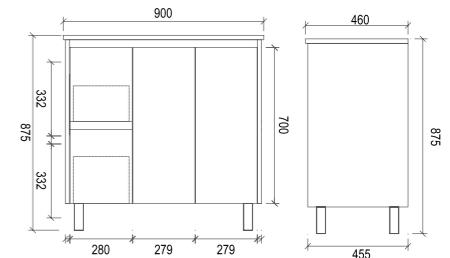

Item Code	FP600
Size	600x460x875mm
Description	<ul style="list-style-type: none"> · High Gloss Polyurethane Cabinet · Soft Close Doors · Chrome Adjustable Legs · 1 Tap Hole Ceramic Basin

FP600

Item Code	FP750R
Size	750x460x875mm
Description	<ul style="list-style-type: none"> · High Gloss Polyurethane Cabinet · Soft Close Doors · Chrome Adjustable Legs · 1 Tap Hole Ceramic Basin

FP750R

Item Code	FP750L
Size	750x460x875mm
Description	<ul style="list-style-type: none"> · High Gloss Polyurethane Cabinet · Soft Close Doors · Chrome Adjustable Legs · 1 Tap Hole Ceramic Basin

FP750L

Item Code	FP900L
Size	900x460x875mm
Description	<ul style="list-style-type: none"> · High Gloss Polyurethane Cabinet · Soft Close Doors · Chrome Adjustable Legs · 1 Tap Hole Ceramic Basin