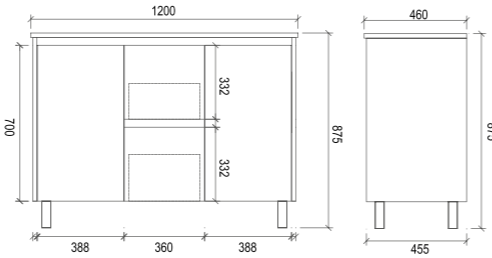

Item Code	PS1200D
Size	1200x460x875mm
Description	· PVC Waterproof Cabinet · Soft Close Doors · Soft Close Drawers · Chrome Adjustable Legs · 1 Tap Hole Double Bowl Ceramic Basin

PS1200D