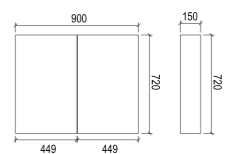

Item Code	SD900
Size	900x720x150mm
Description	· Veneer Cabinet · Pencil Edge Mirror · Soft Close Doors · 3 Shelves · Copper Free