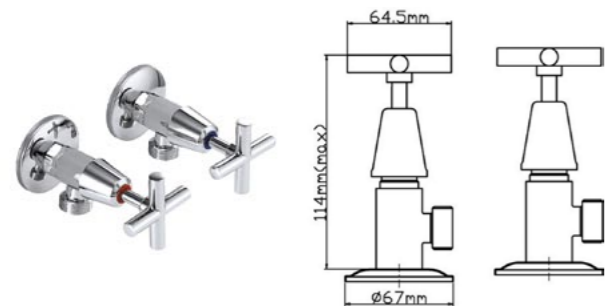

Item Code	TW03
Description	· Washing Machine Stops · Chrome · Jumper Valve

TW03