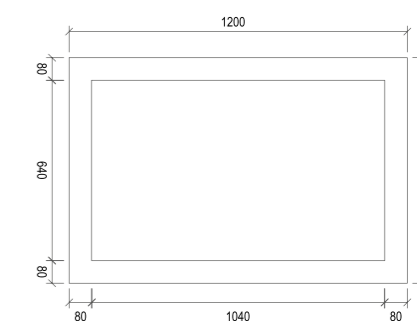

Item Code	CM1200
Size	1200x800mm
Description	· Overlapping Mirror · 5mm Wide Elegant Beveled Edge Mirror · Translucent Crystal Clear Back Glass · Reversible, Hang In Both Sides