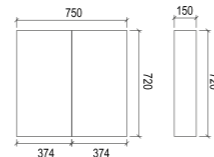

Item Code	SB750
Size	750x720x150mm
Description	· PVC High Gloss Polyurethane Cabinet · Pencil Edge Mirror · Soft Close Doors · 3 Shelves · Copper Free

SB750