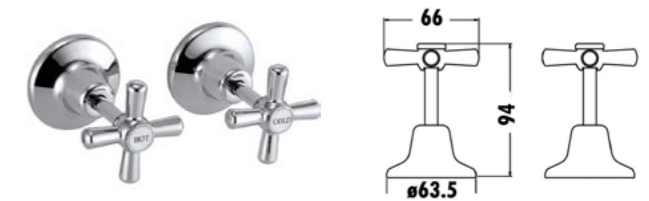

SMD104

Item Code	TC02
Description	· Wall Top Assemblies · Chrome · Jumper Valve