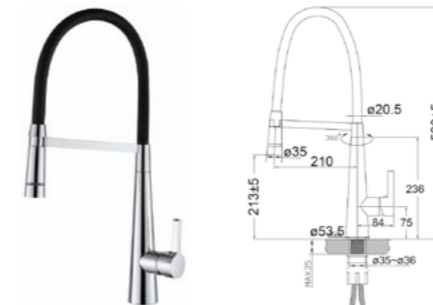

BML303

Item Code	SMD101
Description	· Sink Mixer · 35mm Cartridge · Neoperl Aerator · Silica Outlet Hose