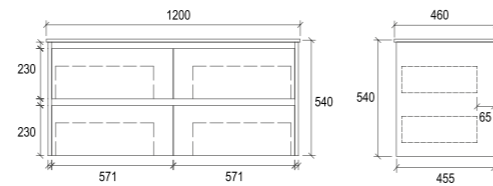

Item Code	WHDM1200
Size	1200x460x540mm
Description	· Wall Hung Vanity · Veneer Cabinet · Soft Close Drawers · 1 Tap Hole Ceramic Basin

WHDM1200