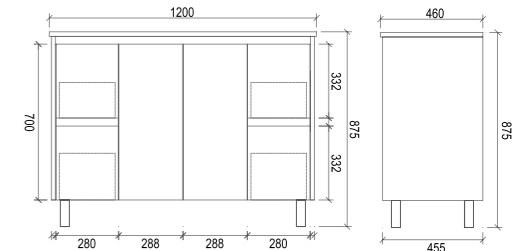

Item Code	PS1200
Size	1200x460x875mm
Description	· PVC Waterproof Cabinet · Soft Close Doors · Soft Close Drawers · Chrome Adjustable Legs · 1 Tap Hole Ceramic Basin