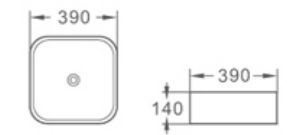

Item Code	BA390
Size	390x390x140mm
Description	· Above Countertop Basin · White

BA390