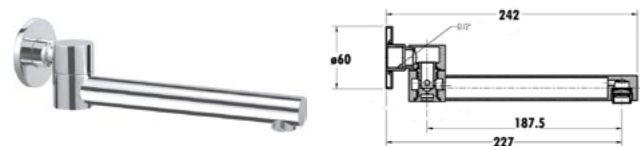

Item Code	SP04
Description	· Swivel Bath Spout · L: 240mm · Chrome

SP04