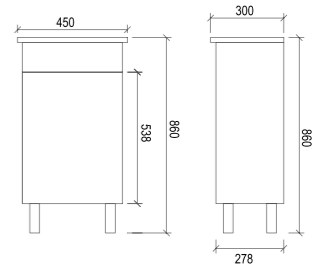

Item Code	FP600
Size	600x460x875mm
Description	<ul style="list-style-type: none"> · High Gloss Polyurethane Cabinet · Soft Close Doors · Chrome Adjustable Legs · 1 Tap Hole Ceramic Basin

FP600

Item Code	FP750R
Size	750x460x875mm
Description	<ul style="list-style-type: none"> · High Gloss Polyurethane Cabinet · Soft Close Doors · Chrome Adjustable Legs · 1 Tap Hole Ceramic Basin

FP750R

Item Code	FP750L
Size	750x460x875mm
Description	<ul style="list-style-type: none"> · High Gloss Polyurethane Cabinet · Soft Close Doors · Chrome Adjustable Legs · 1 Tap Hole Ceramic Basin

FP750L

Item Code	FP900L
Size	900x460x875mm
Description	<ul style="list-style-type: none"> · High Gloss Polyurethane Cabinet · Soft Close Doors · Chrome Adjustable Legs · 1 Tap Hole Ceramic Basin

FP900L

Item Code	FP900R
Size	900x460x875mm
Description	<ul style="list-style-type: none"> · High Gloss Polyurethane Cabinet · Soft Close Doors · Chrome Adjustable Legs · 1 Tap Hole Ceramic Basin

FP900R

Item Code	FP450
Size	450x300x860mm
Description	<ul style="list-style-type: none"> · High Gloss Polyurethane Cabinet · Soft Close Doors · Chrome Adjustable Legs · 1 Tap Hole Ceramic Basin