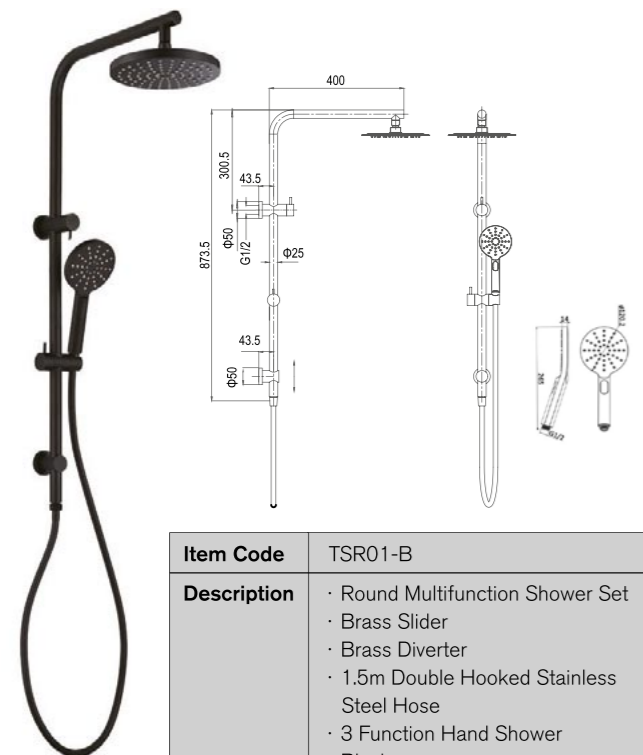

TSR01-B

Item Code	TSR01-B
Description	· Round Multifunction Shower Set · Brass Slider · Brass Diverter · 1.5m Double Hooked Stainless Steel Hose · 3 Function Hand Shower · Black