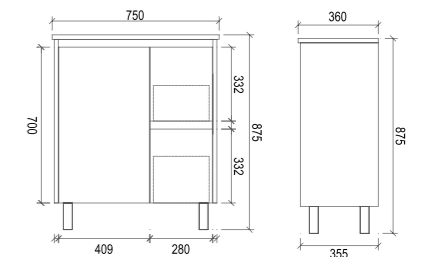

Item Code	PE750R
Size	750x360x875mm
Description	· PVC Waterproof Cabinet · Soft Close Doors · Soft Close Drawers · Chrome Adjustable Legs · 1 Tap Hole Ceramic Basin