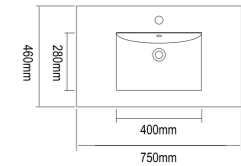

Item Code	WS750
Size	750x460mm
Description	· Tear White Stone Top · 20mm Thickness · 1 Tap Hole Undermount Ceramic Basin

WS750