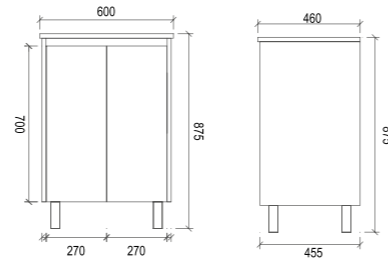

Item Code	DM600
Size	600x460x875mm
Description	· Veneer Cabinet · Soft Close Doors · Chrome Adjustable Legs · 1 Tap Hole Ceramic Basin

DM600