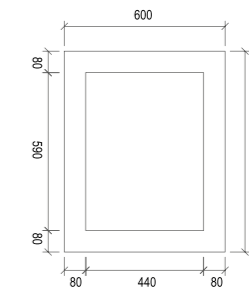

BM1200

WM600

Item Code	WM600
Size	600x750mm
Description	<ul style="list-style-type: none"> · Overlapping Mirror · 5mm Wide Elegant Beveled Edge Mirror · Translucent Mystery Frosted Back Glass · Reversible, Hang In Both Sides

CM600

Item Code	CM600
Size	600x750mm
Description	<ul style="list-style-type: none"> · Overlapping Mirror · 5mm Wide Elegant Beveled Edge Mirror · Translucent Crystal Clear Back Glass · Reversible, Hang In Both Sides