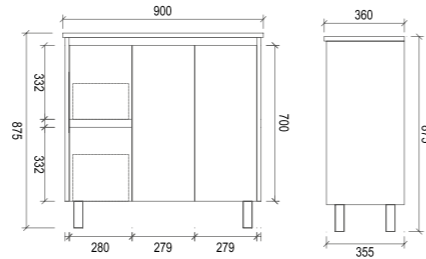

Item Code	PE900L
Size	900x360x875mm
Description	· PVC Waterproof Cabinet · Soft Close Doors · Soft Close Drawers · Chrome Adjustable Legs · 1 Tap Hole Ceramic Basin

PE900L