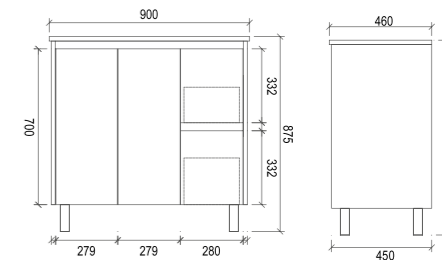

Item Code	SH900R
Size	900x460x875mm
Description	· Shaker Doors · Matt Finish Polyurethane Cabinet · Soft Close Doors · Soft Close Drawers · Chrome Adjustable Legs · 1 Tap Hole Ceramic Basin

SH900R