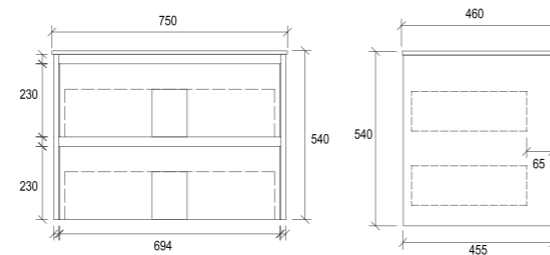

Item Code	WHLM750
Size	750x460x540mm
Description	· Wall Hung Vanity · Veneer Cabinet · Soft Close Drawers · 1 Tap Hole Ceramic Basin

WHLM750