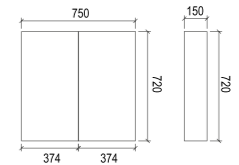

Item Code	SA750
Size	750x720x150mm
Description	· High Gloss Polyurethane Cabinet · Pencil Edge Mirror · Soft Close Doors · 3 Shelves · Copper Free

SA750