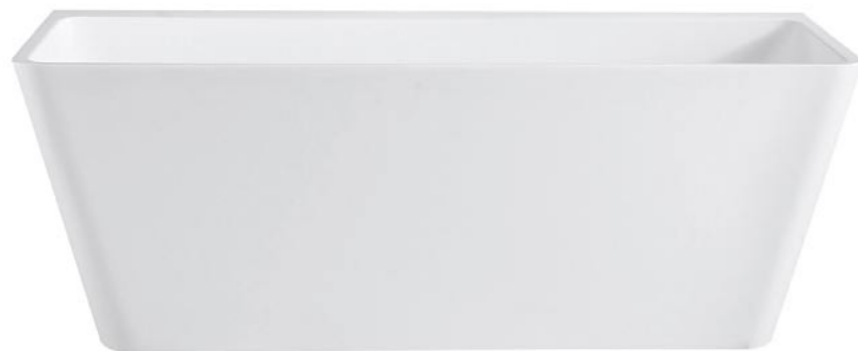

Classico Care

Item Name	Description
FRANCES-1700	1700x800x680mm
FRANCES-1500	1500x780x660mm

FRANCES

Item Name	Description
ORIANA-1700	1700x790x700mm
ORIANA-1500	1500x740x700mm

ORIANA

Item Name	Description
AQUARIUS-1500	1500x750x580mm
AQUARIUS-1700	1700x800x590mm