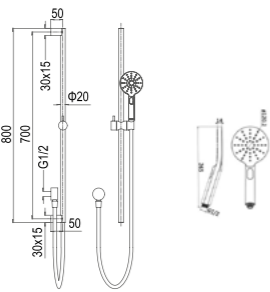

TL04

Item Code	TL05
Description	<ul style="list-style-type: none"> · Shower Tap Set · Chrome · Ceramic Disc 1/4 Turn

TL05

Item Code	TD01
Description	<ul style="list-style-type: none"> · Square Bath Tap Set · Chrome · Ceramic Disc 1/4 Turn

TD01

Item Code	TD02
Description	<ul style="list-style-type: none"> · Wall Top Assembles · Chrome · Ceramic Disc 1/4 Turn

TD02

Item Code	TD04
Description	<ul style="list-style-type: none"> · Square Basin Tap Set · Chrome · Ceramic Disc 1/4 Turn

TD04

Item Code	TD05
Description	<ul style="list-style-type: none"> · Square Shower Tap Set · Chrome · Ceramic Disc 1/4 Turn

TD05

Item Code	SSR07
Description	<ul style="list-style-type: none"> · Round Sliding Shower Set · Chrome · 20x800mm Solid Shower Tube · 1.5M Double Hooked Stainless Steel Hose · Brass Elbow · 3 Function Hand Shower