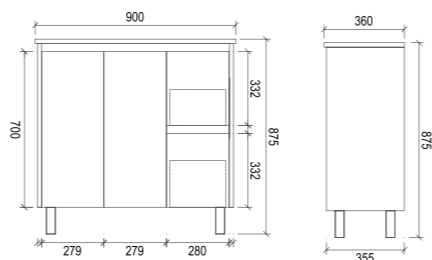

Item Code	PE900R
Size	900x360x875mm
Description	· PVC Waterproof Cabinet · Soft Close Doors · Soft Close Drawers · Chrome Adjustable Legs · 1 Tap Hole Ceramic Basin

PE900R