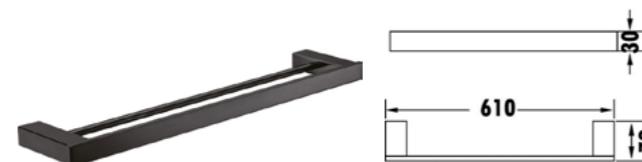

Item Code	SS08D-610-B
Description	· Double Towel Rail · SS304 Stainless Steel · Mirror Polished · L: 610mm · Black