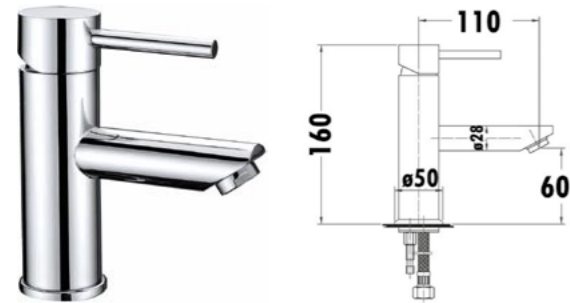

SML101

Item Code	BML203
Description	· Basin Mixer · Pin Handle · 40mm Ceramic Disk Cartridge