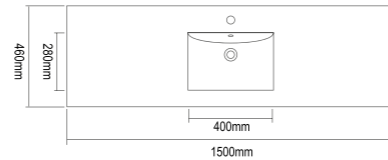

Item Code	WS1500
Size	1500x460mm
Description	· Tear White Stone Top · 20mm Thickness · 1 Tap Hole Undermount Ceramic Basin

WS1500