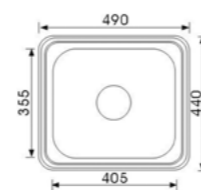

Item Code	S1180RHB
Description	· Double Right Hand Bowl Sink · SS 304 18/5 Grade Stainless Steel · Rubber Seal · Mounting Clips & Basket Waste Included

Item Code	S1380
Description	· SS 304 18/8 Grade Stainless Steel/Rubber Seal · Mounting Clip · Basket Waste Included

Item Code	S1500
Description	· Double Bowl · Double Drainer Sink · SS 304 18/8 Grade Stainless Steel · Rubber Seal · Mounting Clips & Basket Waste Included

Item Code	S235
Description	· SS 304 Stainless Steel · Two Tap Holes · Rubber Seals, Mounting Clips, Basket Waste & By-Pass · 0.8mm Thickness

Item Code	S236
Description	· SS 304 Stainless Steel · Two Tap Holes · Rubber Seals, Mounting Clips, Basket Waste & By-Pass · 0.8mm Thickness

Item Code	S238
Description	· SS 304 18/8 Grade Stainless Steel · Rubber Seals · Mounting Clips & Basket Waste Included

S500

Item Code	S500
Description	· SS 304 Stainless Steel · Rubber Seals, Mounting Clips & Basket Waste · 0.8mm Thickness

S560

Item Code	S560
Description	· Under Mount · Double Bowl Sink · SS 304 18/8 Grade Stainless Steel

S121

Item Code	S121
Description	· SS 304 18/8 Grade Stainless Steel · Rubber Seals · Mounting Clips & Basket Waste Included · 490mmx440mmx180mm

Item Code	LT90L
Size	1155x495x870mm
Description	· SS 304 Laundry Sink Color Bond Cabinet · Basket Waste By-Pass · 1160x500, 45L+45L