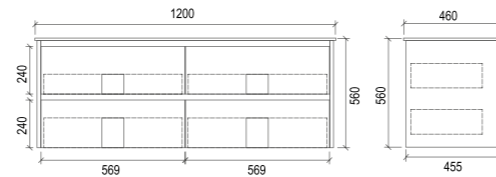

Item Code	WHTD1200D
Size	1200x460x560mm
Description	· Wall Hung Vanity · PVC Waterproof Cabinet · Soft Close Drawers · 1 Tap Hole Double Bowl Ceramic Basin

WHTD1200D