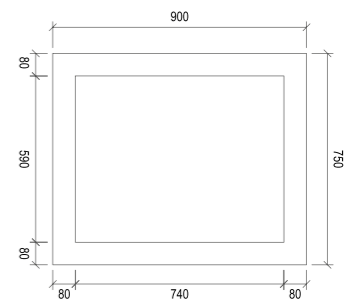

Item Code	BM900
Size	900x750mm
Description	· Overlapping Mirror · 5mm Wide Elegant Beveled Edge Mirror · Translucent Mystery Black Back Glass · Reversible, Hang In Both Sides