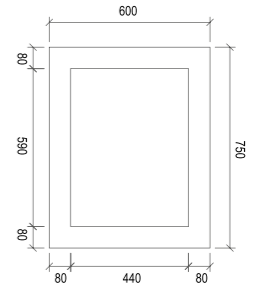

Item Code	BM600
Size	600x750mm
Description	· Overlapping Mirror · 5mm Wide Elegant Beveled Edge Mirror · Translucent Mystery Black Back Glass · Reversible, Hang In Both Sides

BM600