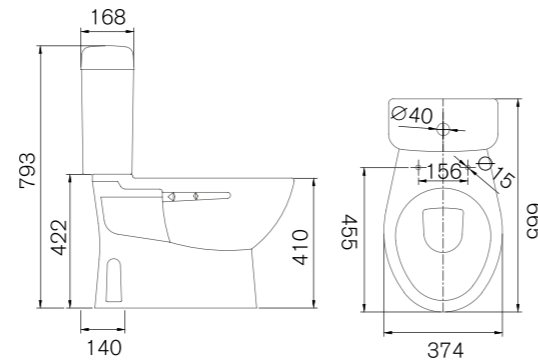

Item Name	Richmond
Description	· Close Couple S OR P Trap Toilet Suite · Soft Close Toilet Seat · Bottom Inlet Valve · S Trap Set Back 140mm · P Trap Set Back 180mm

Richmond