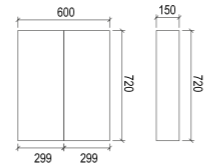

SA900

Item Code	SA1200
Size	1200x720x150mm
Description	· High Gloss Polyurethane Cabinet · Pencil Edge Mirror · Soft Close Doors · 3 Shelves · Copper Free

SA1200

SL600

Item Code	SL600
Size	600x720x150mm
Description	<ul style="list-style-type: none"> · Veneer Cabinet · Pencil Edge Mirror · Soft Close Doors · 3 Shelves · Copper Free