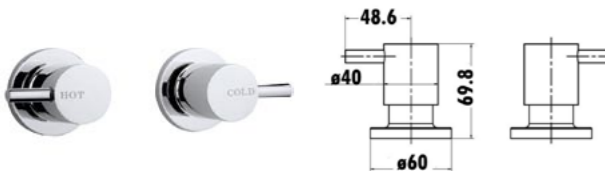

Item Code	TL02
Description	· Wall Top Assembles · Chrome · Ceramic Disc 1/4 Turn

TL02