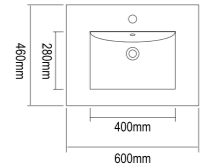

Item Code	DM750L
Size	750x460x875mm
Description	<ul style="list-style-type: none"> · Veneer Cabinet · Soft Close Doors · Soft Close Drawers · Chrome Adjustable Legs · 1 Tap Hole Ceramic Basin

DM750L

Item Code	DM900L
Size	900x460x875mm
Description	<ul style="list-style-type: none"> · Veneer Cabinet · Soft Close Doors · Soft Close Drawers · Chrome Adjustable Legs · 1 Tap Hole Ceramic Basin

Item Code	WHDM600
Size	600x460x540mm
Description	<ul style="list-style-type: none"> · Wall Hung Vanity · Veneer Cabinet · Soft Close Drawers · 1 Tap Hole Ceramic Basin

WHDM600

Item Code	DM1200
Size	1200x460x875mm
Description	<ul style="list-style-type: none"> · Veneer Cabinet · Soft Close Doors · Soft Close Drawers · Chrome Adjustable Legs · 1 Tap Hole Ceramic Basin

DM1200

Item Code	WHDM750
Size	750x460x540mm
Description	<ul style="list-style-type: none"> · Wall Hung Vanity · Veneer Cabinet · Soft Close Drawers · 1 Tap Hole Ceramic Basin

WHDM750

Item Code	WHDM900
Size	900x460x540mm
Description	<ul style="list-style-type: none"> · Wall Hung Vanity · Veneer Cabinet · Soft Close Drawers · 1 Tap Hole Ceramic Basin

WHDM900

Item Code	WHDM1200
Size	1200x460x540mm
Description	<ul style="list-style-type: none"> · Wall Hung Vanity · Veneer Cabinet · Soft Close Drawers · 1 Tap Hole Ceramic Basin

WHDM1200

Item Code	WS600
Size	600x460mm
Description	<ul style="list-style-type: none"> · Tear White Stone Top · 20mm Thickness · 1 Tap Hole Undermount Ceramic Basin