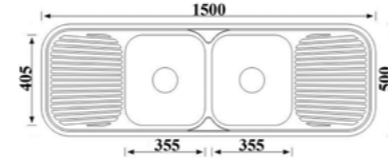

Item Code	S1180RHB
Description	· Double Right Hand Bowl Sink · SS 304 18/5 Grade Stainless Steel · Rubber Seal · Mounting Clips & Basket Waste Included

Item Code	S1380
Description	· SS 304 18/8 Grade Stainless Steel/Rubber Seal · Mounting Clip · Basket Waste Included

S1500

Item Code	S1500
Description	· Double Bowl · Double Drainer Sink · SS 304 18/8 Grade Stainless Steel · Rubber Seal · Mounting Clips & Basket Waste Included