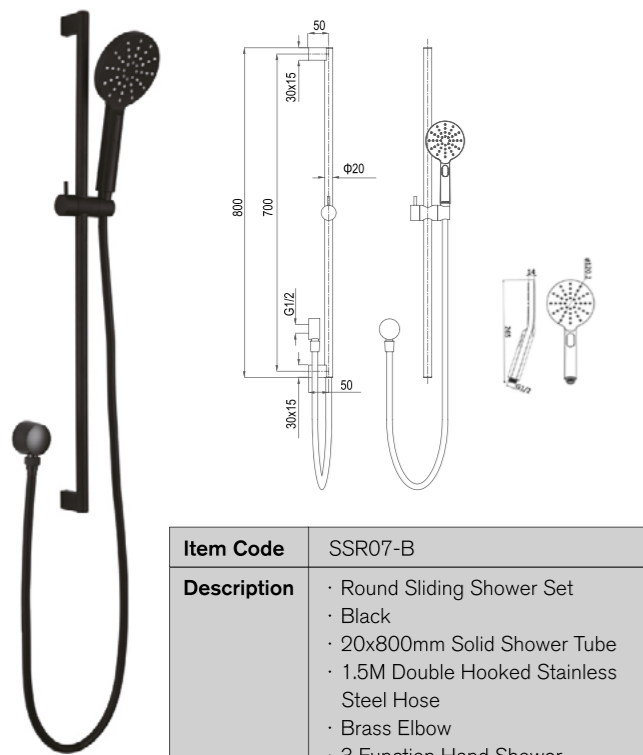

SSR07-B

Item Code	SSR07-B
Description	· Round Sliding Shower Set · Black · 20x800mm Solid Shower Tube · 1.5M Double Hooked Stainless Steel Hose · Brass Elbow · 3 Function Hand Shower