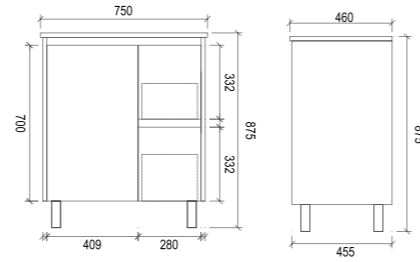

Item Code	PS750R
Size	750x460x875mm
Description	· PVC Waterproof Cabinet · Soft Close Doors · Soft Close Drawers · Chrome Adjustable Legs · 1 Tap Hole Ceramic Basin

PS750R