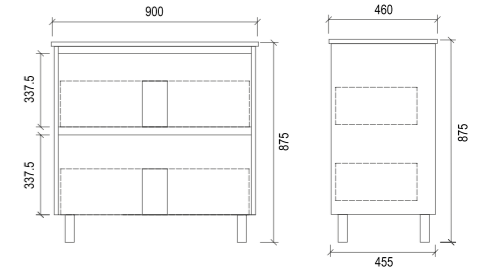

Item Code	TD900
Size	900x460x875mm
Description	· PVC Waterproof Cabinet · Soft Close Drawers · Chrome Adjustable Legs · 1 Tap Hole Ceramic Basin

TD900