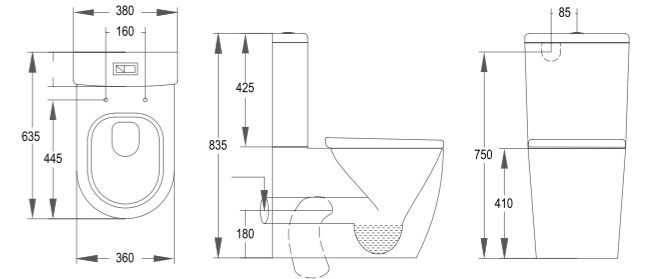

Item Name	Lawson
Description	· BTW S/P Trap Toilet · Soft Close Toilet Seat · Universal Inlet Valve · 50-175 Set Back · Available In Slim Soft Close Seat

Lawson