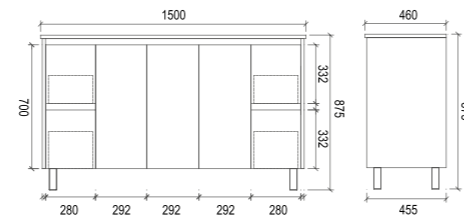

Item Code	PS1500
Size	1500x460x875mm
Description	· PVC Waterproof Cabinet · Soft Close Doors · Soft Close Drawers · Chrome Adjustable Legs · 1 Tap Hole Undermount Basin White Stone Top

PS1500