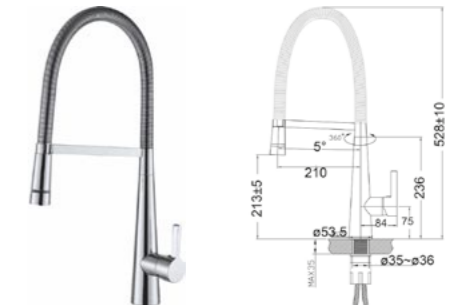

BML304

Item Code	SMD102
Description	· Sink Mixer · 35mm Cartridge · SS304 Hose · Neoperl Aerator