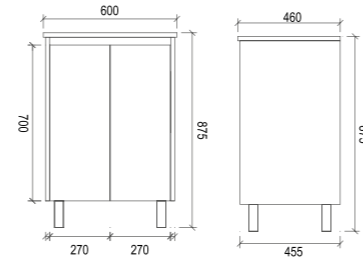

Item Code	FP600
Size	600x460x875mm
Description	<ul style="list-style-type: none"> · High Gloss Polyurethane Cabinet · Soft Close Doors · Chrome Adjustable Legs · 1 Tap Hole Ceramic Basin

FP600

Item Code	FP750R
Size	750x460x875mm
Description	<ul style="list-style-type: none"> · High Gloss Polyurethane Cabinet · Soft Close Doors · Chrome Adjustable Legs · 1 Tap Hole Ceramic Basin