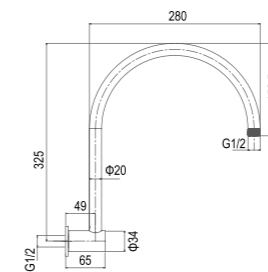

SA10

Item Code	SA10
Description	· Round P Type Shower Arm · Chrome · Brass