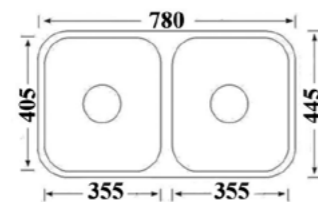

Item Code	S1180RHB
Description	· Double Right Hand Bowl Sink · SS 304 18/5 Grade Stainless Steel · Rubber Seal · Mounting Clips & Basket Waste Included

Item Code	S1380
Description	· SS 304 18/8 Grade Stainless Steel/Rubber Seal · Mounting Clip · Basket Waste Included

Item Code	S1500
Description	· Double Bowl · Double Drainer Sink · SS 304 18/8 Grade Stainless Steel · Rubber Seal · Mounting Clips & Basket Waste Included

Item Code	S235
Description	· SS 304 Stainless Steel · Two Tap Holes · Rubber Seals, Mounting Clips, Basket Waste & By-Pass · 0.8mm Thickness

Item Code	S236
Description	· SS 304 Stainless Steel · Two Tap Holes · Rubber Seals, Mounting Clips, Basket Waste & By-Pass · 0.8mm Thickness

Item Code	S238
Description	· SS 304 18/8 Grade Stainless Steel · Rubber Seals · Mounting Clips & Basket Waste Included

Item Code	S500
Description	· SS 304 Stainless Steel · Rubber Seals, Mounting Clips & Basket Waste · 0.8mm Thickness

S560

Item Code	S560
Description	· Under Mount · Double Bowl Sink · SS 304 18/8 Grade Stainless Steel

S121

Item Code	S121
Description	· SS 304 18/8 Grade Stainless Steel · Rubber Seals · Mounting Clips & Basket Waste Included · 490mmx440mmx180mm

Item Code	LT90L
Size	1155x495x870mm
Description	· SS 304 Laundry Sink Color Bond Cabinet · Basket Waste By-Pass · 1160x500, 45L+45L