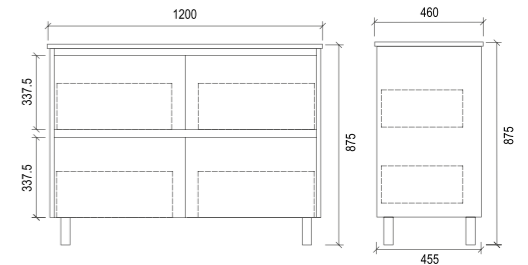

KR900L

Item Code	KR750R
Size	750x360x875mm
Description	<ul style="list-style-type: none"> · High Gloss Polyurethane Cabinet · Soft Close Doors · Chrome Adjustable Legs · 1 Tap Hole Ceramic Basin

KR750R

Item Code	KR900R
Size	900x360x875mm
Description	<ul style="list-style-type: none"> · High Gloss Polyurethane Cabinet · Soft Close Doors · Chrome Adjustable Legs · 1 Tap Hole Ceramic Basin

KR900R

Item Code	TD600
Size	600x460x875mm
Description	<ul style="list-style-type: none"> · PVC Waterproof Cabinet · Soft Close Drawers · Chrome Adjustable Legs · 1 Tap Hole Ceramic Basin

TD600

Item Code	TD900
Size	900x460x875mm
Description	<ul style="list-style-type: none"> · PVC Waterproof Cabinet · Soft Close Drawers · Chrome Adjustable Legs · 1 Tap Hole Ceramic Basin

TD900

Item Code	TD750
Size	750x460x875mm
Description	<ul style="list-style-type: none"> · PVC Waterproof Cabinet · Soft Close Drawers · Chrome Adjustable Legs · 1 Tap Hole Ceramic Basin

TD750

Item Code	TD1200
Size	1200x460x875mm
Description	<ul style="list-style-type: none"> · PVC Waterproof Cabinet · Soft Close Drawers · Chrome Adjustable Legs · 1 Tap Hole Ceramic Basin