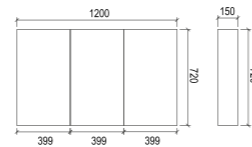

Item Code	SL1200
Size	1200x720x150mm
Description	· Veneer Cabinet · Pencil Edge Mirror · Soft Close Doors · 3 Shelves · Copper Free