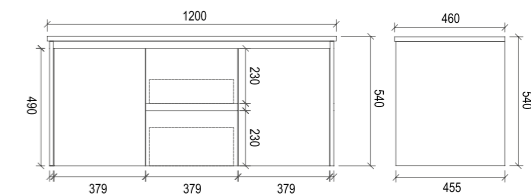

Item Code	WSH1200D
Size	1200x460x540mm
Description	· Wall Hung Vanity · Shaker Doors · Matt Finish Polyurethane Cabinet · Soft Close Doors · Soft Close Drawers · 1 Tap Hole Double Bowl Ceramic Basin