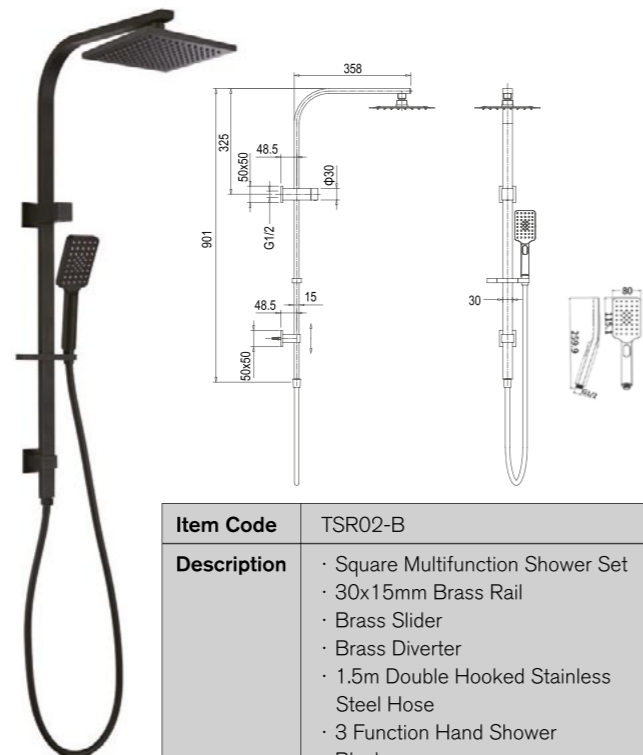

TSR02-B

Item Code	TSR02-B
Description	· Square Multifunction Shower Set · 30x15mm Brass Rail · Brass Slider · Brass Diverter · 1.5m Double Hooked Stainless Steel Hose · 3 Function Hand Shower · Black