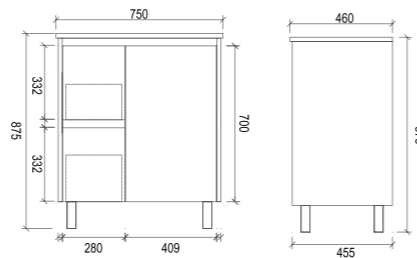

Item Code	DM750L
Size	750x460x875mm
Description	· Veneer Cabinet · Soft Close Doors · Soft Close Drawers · Chrome Adjustable Legs · 1 Tap Hole Ceramic Basin

DM750L