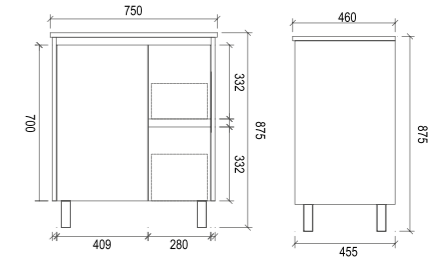

Item Code	FP600
Size	600x460x875mm
Description	<ul style="list-style-type: none"> · High Gloss Polyurethane Cabinet · Soft Close Doors · Chrome Adjustable Legs · 1 Tap Hole Ceramic Basin

FP600

Item Code	FP750R
Size	750x460x875mm
Description	<ul style="list-style-type: none"> · High Gloss Polyurethane Cabinet · Soft Close Doors · Chrome Adjustable Legs · 1 Tap Hole Ceramic Basin