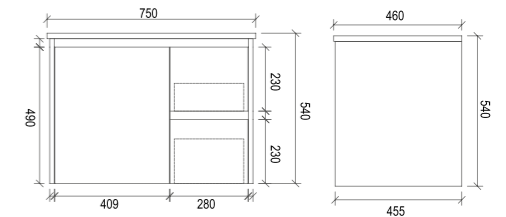

Item Code	WSH750R
Size	750x460x540mm
Description	· Wall Hung Vanity · Shaker Doors · Matt Finish Polyurethane Cabinet · Soft Close Doors · Soft Close Drawers · 1 Tap Hole Ceramic Basin