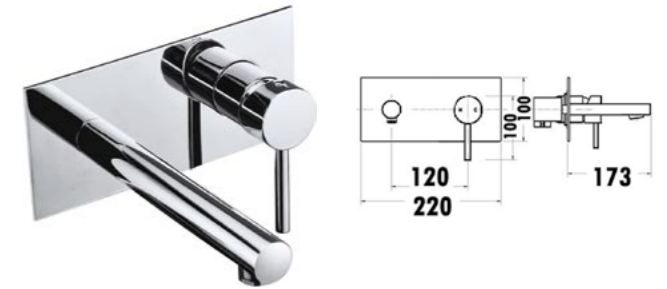

BMS303

Item Code	BML304
Description	· Wall Basin/Bath Mixer With Spout · Chrome · Pin Handle · 40mm Cartridge