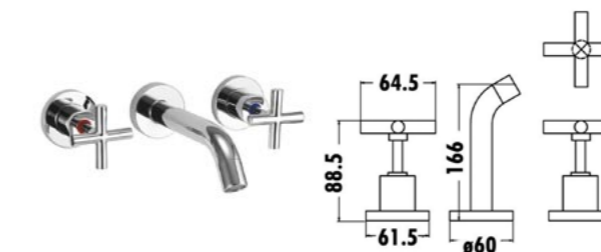

Item Code	TW01
Description	· Bath Tap Set · Chrome · Jumper Valve

TW01