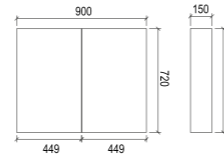

Item Code	SL900
Size	900x720x150mm
Description	· Veneer Cabinet · Pencil Edge Mirror · Soft Close Doors · 3 Shelves · Copper Free