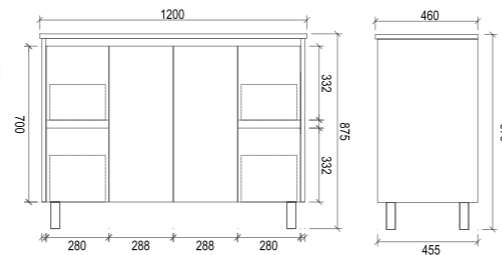

Item Code	FP1200
Size	1200x460x875mm
Description	· High Gloss Polyurethane Cabinet · Soft Close Doors · Chrome Adjustable Legs · 1 Tap Hole Ceramic Basin

FP1200