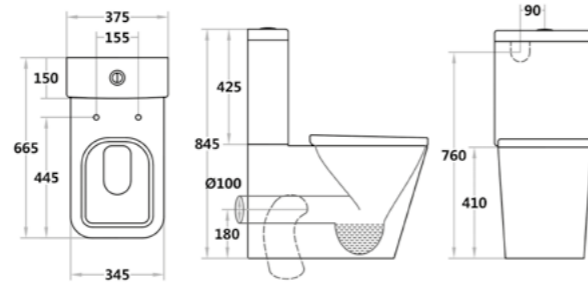

Item Name	Aura
Description	· Rimless BTW S/P Trap Toilet Suite · Easy Flow Technology · Soft Close Duroplast Seat · Universal Inlet Valve · 50-185 Set Back

Aura