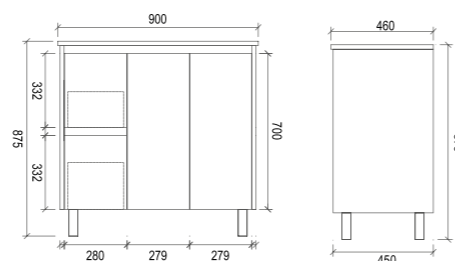

Item Code	SH900L
Size	900x460x875mm
Description	· Shaker Doors · Matt Finish Polyurethane Cabinet · Soft Close Doors · Soft Close Drawers · Chrome Adjustable Legs · 1 Tap Hole Ceramic Basin

SH900L