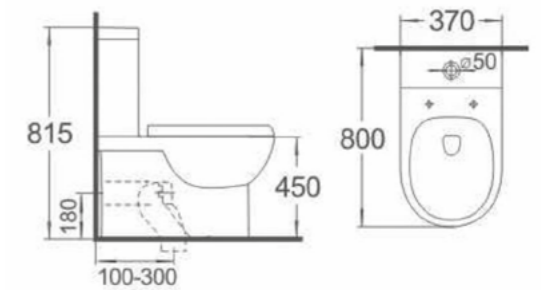

Item Name	Classico Care
Description	· Rimless BTW S/P Trap Toilet Suite · Disabled Compliant · Raised Blue Button · Blue Duroplast Soft Close Seat · Universal Inlet Valve · 0-180 Set Back