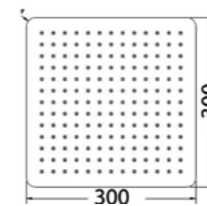

TSR02

SH08

Item Code	SH08
Description	<ul style="list-style-type: none"> · Square Stainless Steel Shower Head · Rain Shower · Square & SS304 · 200 x 200 x 2mm

SH08R

Item Code	SH08R
Description	<ul style="list-style-type: none"> · Round Stainless Steel Shower Head · Rain Shower · Round & SS304 · 200 x 2mm