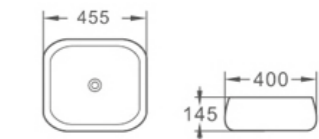

Item Code	BA450
Size	455x400x145mm
Description	· Above Countertop Basin · White

BA450