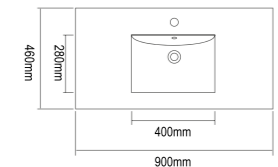

Item Code	DM750L
Size	750x460x875mm
Description	<ul style="list-style-type: none"> · Veneer Cabinet · Soft Close Doors · Soft Close Drawers · Chrome Adjustable Legs · 1 Tap Hole Ceramic Basin

DM750L

Item Code	DM900L
Size	900x460x875mm
Description	<ul style="list-style-type: none"> · Veneer Cabinet · Soft Close Doors · Soft Close Drawers · Chrome Adjustable Legs · 1 Tap Hole Ceramic Basin

DM1200

Item Code	WHDM750
Size	750x460x540mm
Description	<ul style="list-style-type: none"> · Wall Hung Vanity · Veneer Cabinet · Soft Close Drawers · 1 Tap Hole Ceramic Basin

WHDM750

Item Code	WHDM900
Size	900x460x540mm
Description	<ul style="list-style-type: none"> · Wall Hung Vanity · Veneer Cabinet · Soft Close Drawers · 1 Tap Hole Ceramic Basin

WHDM900

Item Code	WHDM1200
Size	1200x460x540mm
Description	<ul style="list-style-type: none"> · Wall Hung Vanity · Veneer Cabinet · Soft Close Drawers · 1 Tap Hole Ceramic Basin

WHDM1200

Item Code	WS600
Size	600x460mm
Description	<ul style="list-style-type: none"> · Tear White Stone Top · 20mm Thickness · 1 Tap Hole Undermount Ceramic Basin

WS600

Item Code	WS750
Size	750x460mm
Description	<ul style="list-style-type: none"> · Tear White Stone Top · 20mm Thickness · 1 Tap Hole Undermount Ceramic Basin

WS750

Item Code	WS900
Size	900x460mm
Description	<ul style="list-style-type: none"> · Tear White Stone Top · 20mm Thickness · 1 Tap Hole Undermount Ceramic Basin