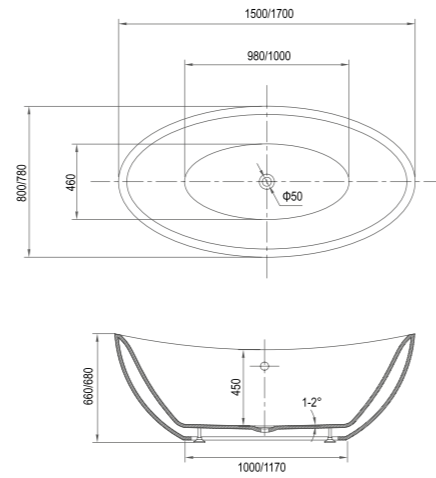

Item Name	Description
FRANCES-1700	1700x800x680mm
FRANCES-1500	1500x780x660mm

FRANCES