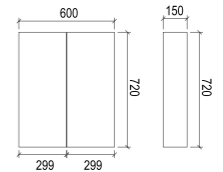

Item Code	SA600
Size	600x720x150mm
Description	· High Gloss Polyurethane Cabinet · Pencil Edge Mirror · Soft Close Doors · 3 Shelves · Copper Free

SA600