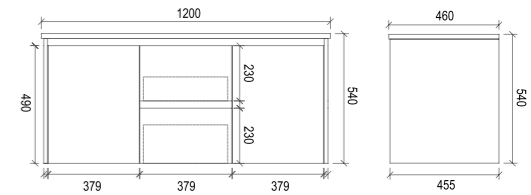

Item Code	PWH1200D
Size	1200x460x540mm
Description	· Wall Hung Vanity · PVC Waterproof Cabinet · Soft Close Doors · Soft Close Drawers · 1 Tap Hole Double Bowl Ceramic Basin

PWH1200D