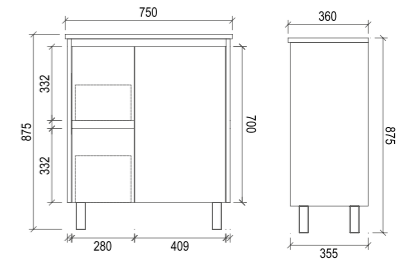

Item Code	PE750L
Size	750x360x875mm
Description	· PVC Waterproof Cabinet · Soft Close Doors · Soft Close Drawers · Chrome Adjustable Legs · 1 Tap Hole Ceramic Basin

PE750L