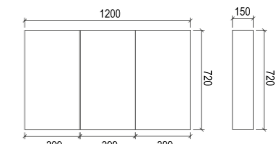

Item Code	SA1200
Size	1200x720x150mm
Description	· High Gloss Polyurethane Cabinet · Pencil Edge Mirror · Soft Close Doors · 3 Shelves · Copper Free