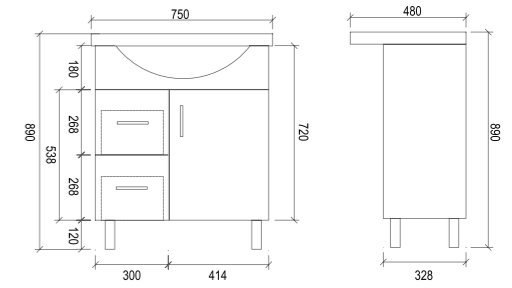

Item Code	SR750L
Size	750x480x890mm
Description	· High Gloss Polyurethane Cabinet · Soft Close Doors · Chrome Handles · Chrome Adjustable Legs · 1 Tap Hole Ceramic Basin

SR750L