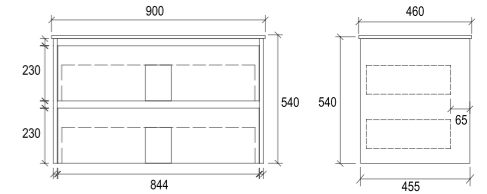

Item Code	WHLM900
Size	900x460x540mm
Description	· Wall Hung Vanity · Veneer Cabinet · Soft Close Drawers · 1 Tap Hole Ceramic Basin

WHLM900