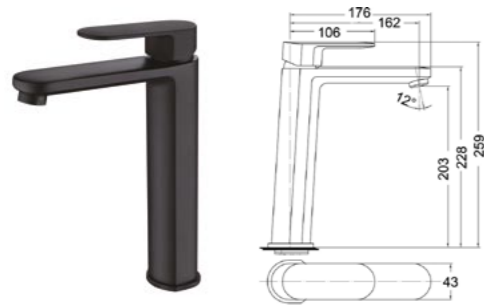

Item Code	BMR202-B
Description	· High Rise Basin Mixer · Black · 35mm Cartridge

BMR202-B