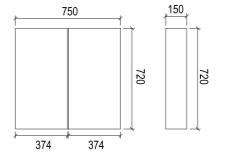

Item Code	SD750
Size	750x720x150mm
Description	· Veneer Cabinet · Pencil Edge Mirror · Soft Close Doors · 3 Shelves · Copper Free