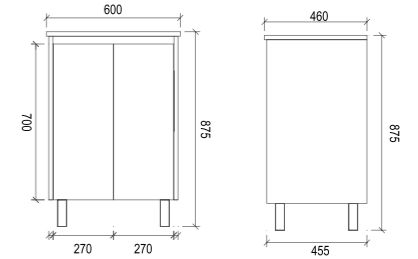

WHTD900

Item Code	WHTD1200
Size	1200x460x560mm
Description	<ul style="list-style-type: none"> · Wall Hung Vanity · PVC Waterproof Cabinet · Soft Close Drawers · 1 Tap Hole Ceramic Basin

WHTD1200

Item Code	WHTD1200D
Size	1200x460x560mm
Description	<ul style="list-style-type: none"> · Wall Hung Vanity · PVC Waterproof Cabinet · Soft Close Drawers · 1 Tap Hole Double Bowl Ceramic Basin

WHTD1200D

Item Code	PS600
Size	600x460x875mm
Description	<ul style="list-style-type: none"> · PVC Waterproof Cabinet · Soft Close Doors · Chrome Adjustable Legs · 1 Tap Hole Ceramic Basin

PS600

Item Code	PS750L
Size	750x460x875mm
Description	<ul style="list-style-type: none"> · PVC Waterproof Cabinet · Soft Close Doors · Soft Close Drawers · Chrome Adjustable Legs · 1 Tap Hole Ceramic Basin