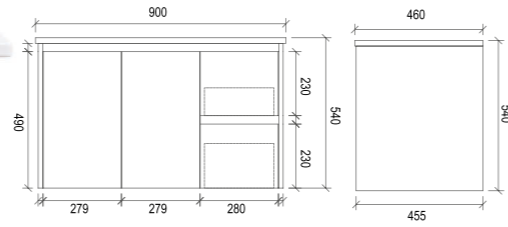

Item Code	PWH900R
Size	900x460x540mm
Description	· Wall Hung Vanity · PVC Waterproof Cabinet · Soft Close Doors · Soft Close Drawers · 1 Tap Hole Ceramic Basin

PWH900R