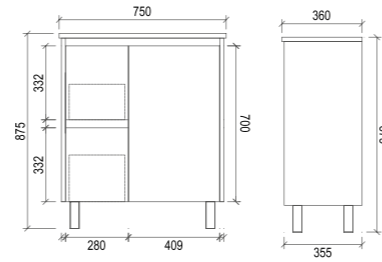

FP750R

Item Code	FP750L
Size	750x460x875mm
Description	<ul style="list-style-type: none"> · High Gloss Polyurethane Cabinet · Soft Close Doors · Chrome Adjustable Legs · 1 Tap Hole Ceramic Basin

FP750L

Item Code	FP900L
Size	900x460x875mm
Description	<ul style="list-style-type: none"> · High Gloss Polyurethane Cabinet · Soft Close Doors · Chrome Adjustable Legs · 1 Tap Hole Ceramic Basin

FP900L

Item Code	FP900R
Size	900x460x875mm
Description	<ul style="list-style-type: none"> · High Gloss Polyurethane Cabinet · Soft Close Doors · Chrome Adjustable Legs · 1 Tap Hole Ceramic Basin

FP900R

Item Code	FP450
Size	450x300x860mm
Description	<ul style="list-style-type: none"> · High Gloss Polyurethane Cabinet · Soft Close Doors · Chrome Adjustable Legs · 1 Tap Hole Ceramic Basin

FP450

Item Code	FP1200
Size	1200x460x875mm
Description	<ul style="list-style-type: none"> · High Gloss Polyurethane Cabinet · Soft Close Doors · Chrome Adjustable Legs · 1 Tap Hole Ceramic Basin

FP1200

Item Code	KR600
Size	600x360x875mm
Description	<ul style="list-style-type: none"> · High Gloss Polyurethane Cabinet · Soft Close Doors · Chrome Legs · 1 Tap Hole Ceramic Basin

KR600

Item Code	KR750L
Size	750x360x875mm
Description	<ul style="list-style-type: none"> · High Gloss Polyurethane Cabinet · Soft Close Doors · Chrome Adjustable Legs · 1 Tap Hole Ceramic Basin

KR750L

Item Code	KR900L
Size	900x360x875mm
Description	<ul style="list-style-type: none"> · High Gloss Polyurethane Cabinet · Soft Close Doors · Chrome Adjustable Legs · 1 Tap Hole Ceramic Basin