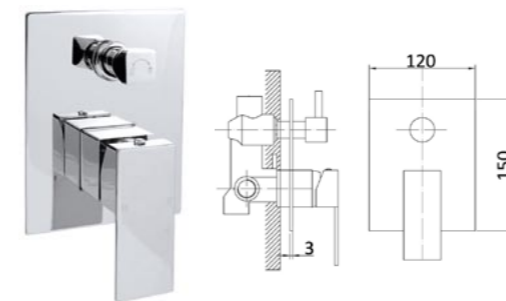

BMS205

Item Code	BMS302
Description	· Diverter Shower Mixer · Chrome · Square Handle · 35mm Ceramic Disk Cartridge

BMS302