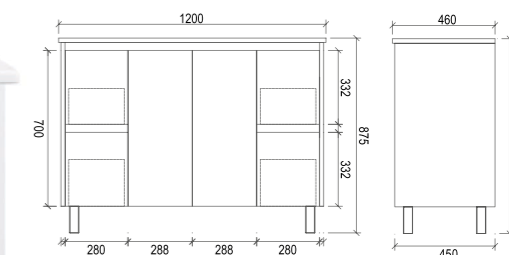

Item Code	SH1200
Size	1200x460x875mm
Description	· Shaker Doors · Matt Finish Polyurethane Cabinet · Soft Close Doors · Soft Close Drawers · Chrome Adjustable Legs · 1 Tap Hole Ceramic Basin