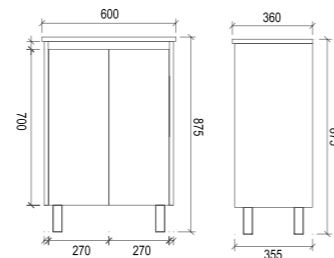

Item Code	PE600
Size	600x360x875mm
Description	· PVC Waterproof Cabinet · Soft Close Doors · Chrome Adjustable Legs · 1 Tap Hole Ceramic Basin

PE600