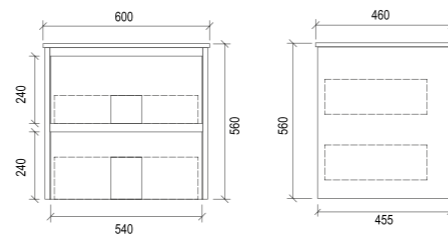

Item Code	WHTD600
Size	600x460x560mm
Description	· Wall Hung Vanity · PVC Waterproof Cabinet · Soft Close Drawers · 1 Tap Hole Ceramic Basin

WHTD600