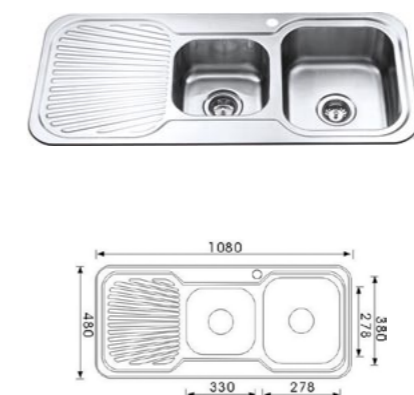

S1080RHB

Item Code	S1080RHB
Description	· 1 & 3/4 Right Hand Bowl Sink · SS 304 18/8 Grade Stainless Steel · Rubber Seal · Mounting Clips & Basket Waste Included