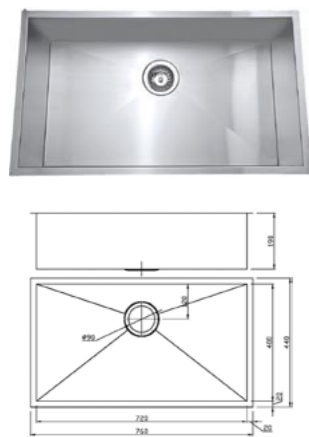

S720

Item Code	S720
Description	· Overall: 760 x 440 x 190mm · Thickness: 1.2mm · Square UnderMount Sink · SS 304 18/8 Grade Stainless Steel · Mounting Clips & Basket Waste Included