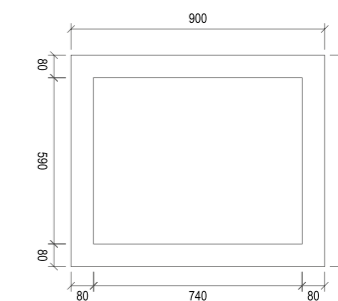

Item Code	CM900
Size	900x750mm
Description	· Overlapping Mirror · 5mm Wide Elegant Beveled Edge Mirror · Translucent Crystal Clear Back Glass · Reversible, Hang In Both Sides