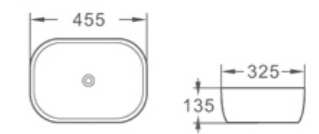

Item Code	BA455
Size	455x325x135mm
Description	· Above Countertop Basin · White

BA455