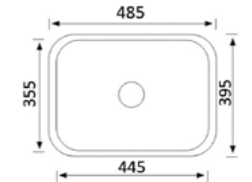

Item Code	S235
Description	· SS 304 Stainless Steel · Two Tap Holes · Rubber Seals, Mounting Clips, Basket Waste & By-Pass · 0.8mm Thickness

Item Code	S236
Description	· SS 304 Stainless Steel · Two Tap Holes · Rubber Seals, Mounting Clips, Basket Waste & By-Pass · 0.8mm Thickness

S238

Item Code	S238
Description	· SS 304 18/8 Grade Stainless Steel · Rubber Seals · Mounting Clips & Basket Waste Included