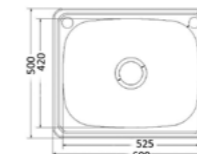

Item Code	S235
Description	· SS 304 Stainless Steel · Two Tap Holes · Rubber Seals, Mounting Clips, Basket Waste & By-Pass · 0.8mm Thickness

S236

Item Code	S236
Description	· SS 304 Stainless Steel · Two Tap Holes · Rubber Seals, Mounting Clips, Basket Waste & By-Pass · 0.8mm Thickness

Item Code	S238
Description	· SS 304 18/8 Grade Stainless Steel · Rubber Seals · Mounting Clips & Basket Waste Included