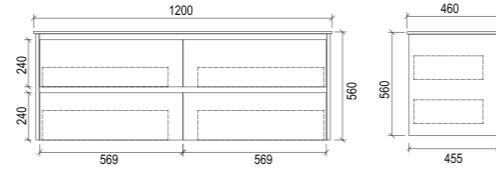

WHTD750

Item Code	WHTD600
Size	600x460x560mm
Description	<ul style="list-style-type: none"> · Wall Hung Vanity · PVC Waterproof Cabinet · Soft Close Drawers · 1 Tap Hole Ceramic Basin

WHTD600

Item Code	WHTD900
Size	900x460x560mm
Description	<ul style="list-style-type: none"> · Wall Hung Vanity · PVC Waterproof Cabinet · Soft Close Drawers · 1 Tap Hole Ceramic Basin

WHTD900

Item Code	WHTD1200
Size	1200x460x560mm
Description	<ul style="list-style-type: none"> · Wall Hung Vanity · PVC Waterproof Cabinet · Soft Close Drawers · 1 Tap Hole Ceramic Basin

WHTD1200

Item Code	WHTD1200D
Size	1200x460x560mm
Description	<ul style="list-style-type: none"> · Wall Hung Vanity · PVC Waterproof Cabinet · Soft Close Drawers · 1 Tap Hole Double Bowl Ceramic Basin