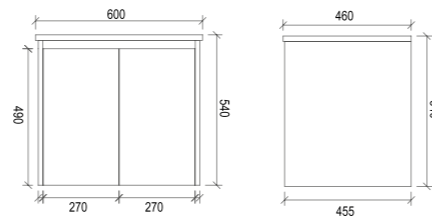

Item Code	PWH600
Size	600x460x540mm
Description	· Wall Hung Vanity · PVC Waterproof Cabinet · Soft Close Doors · 1 Tap Hole Ceramic Basin

PWH600