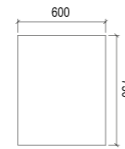

CM1200

Item Code	CM1200
Size	1200x800mm
Description	<ul style="list-style-type: none"> · Overlapping Mirror · 5mm Wide Elegant Beveled Edge Mirror · Translucent Crystal Clear Back Glass · Reversible, Hang In Both Sides

Item Code	SE450
Size	450x600mm
Description	<ul style="list-style-type: none"> · Pencil Edge Mirror · Reversible, Hang In Both Sides · Copper Free

SE450

Item Code	SE600
Size	600x750mm
Description	<ul style="list-style-type: none"> · Pencil Edge Mirror · Reversible, Hang In Both Sides · Copper Free