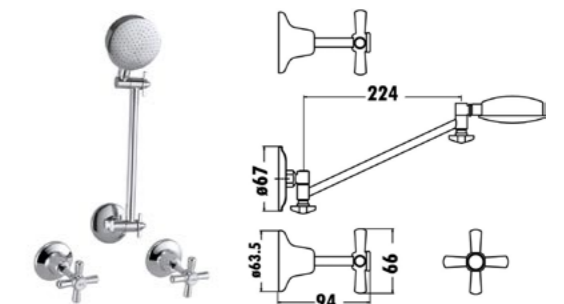

BMC101

Item Code	BMC201
Description	<ul style="list-style-type: none"> · Basin Mixer · Chrome · Solid Handle · 40mm Cartridge

BMC201

Item Code	TC04
Description	<ul style="list-style-type: none"> · Basin Tap Set · Chrome · Jumper Valve

TC04

Item Code	TC05
Description	<ul style="list-style-type: none"> · Show Tap Set · Chrome · Jumper Valve

TC05

Item Code	SP04
Description	<ul style="list-style-type: none"> · Swivel Bath Spout · L: 240mm · Chrome