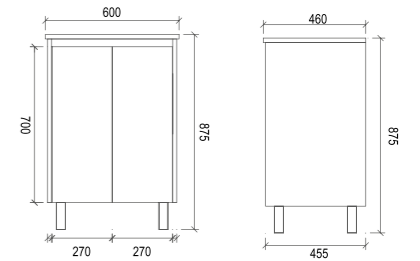

Item Code	LM600
Size	600x460x875mm
Description	· Veneer Cabinet · Soft Close Doors · Chrome Adjustable Legs · 1 Tap Hole Ceramic Basin

LM600