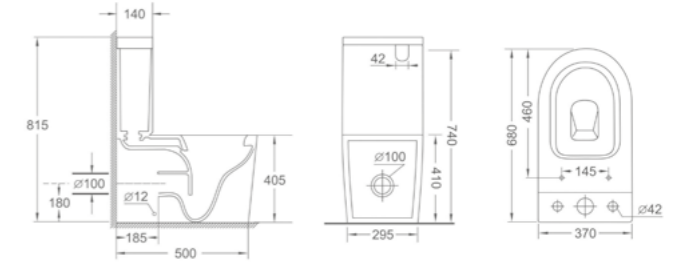

Item Name	Nelson
Description	· Tornado Flush BTW S/P Trap Toilet · Nano Glazing · Easy Height · Slim Soft Close Duroplast Seat · Universal Inlet Valve · 50-195 Set Back

Nelson