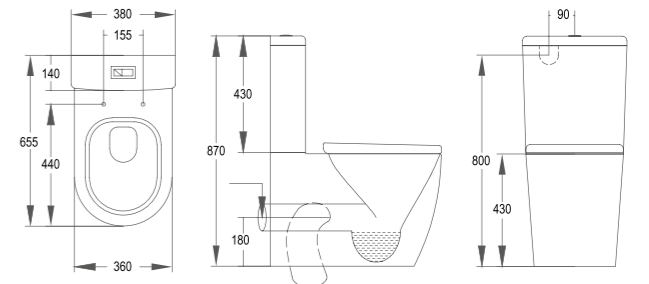

Item Name	Ivy
Description	· Rimless BTW S/P Trap Toilet Suite · Easy Height · Slim Soft Close Duroplast Seat · Universal Inlet Valve · 50-175 Set Back

Ivy