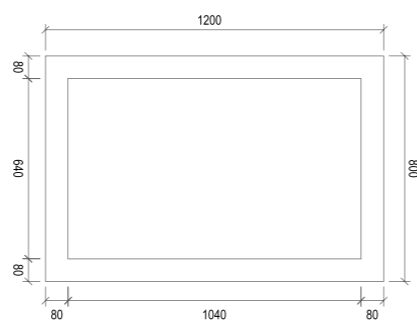

Item Code	WM1200
Size	1200x800mm
Description	· Overlapping Mirror · 5mm Wide Elegant Beveled Edge Mirror · Translucent Mystery Frosted Back Glass · Reversible, Hang In Both Sides