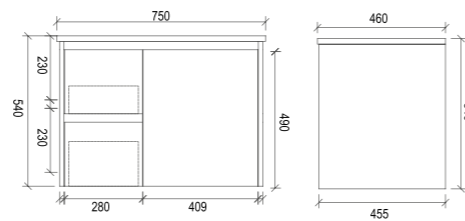

Item Code	PWH750L
Size	750x460x540mm
Description	· Wall Hung Vanity · PVC Waterproof Cabinet · Soft Close Doors · Soft Close Drawers · 1 Tap Hole Ceramic Basin

PWH750L