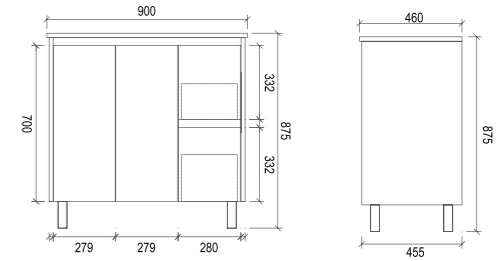

Item Code	PS900R
Size	900x460x875mm
Description	· PVC Waterproof Cabinet · Soft Close Doors · Soft Close Drawers · Chrome Adjustable Legs · 1 Tap Hole Ceramic Basin

PS900R