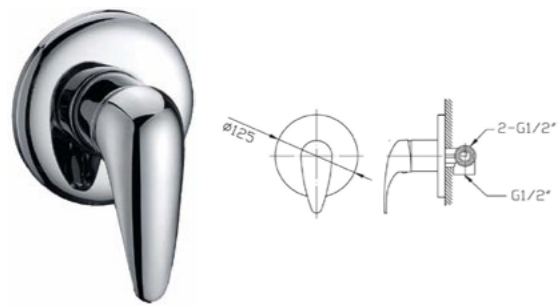

Item Code	BMC301
Description	· Wall Mixer · Chrome · Solid Handle · 40mm Cartridge

BMC301