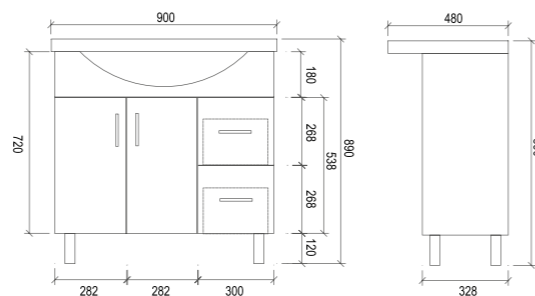

SR750R

Item Code	SR900L
Size	900x480x890mm
Description	<ul style="list-style-type: none"> · High Gloss Polyurethane Cabinet · Soft Close Doors · Chrome Handles · Chrome Adjustable Legs · 1 Tap Hole Ceramic Basin

SR900L

Item Code	LM600
Size	600x460x875mm
Description	<ul style="list-style-type: none"> · Veneer Cabinet · Soft Close Doors · Chrome Adjustable Legs · 1 Tap Hole Ceramic Basin

LM600

Item Code	SR900R
Size	900x480x890mm
Description	<ul style="list-style-type: none"> · High Gloss Polyurethane Cabinet · Soft Close Doors · Chrome Handles · Chrome Adjustable Legs · 1 Tap Hole Ceramic Basin