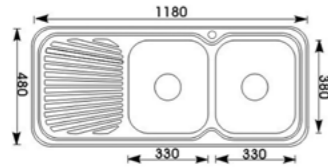

S1180RHB

Item Code	S1180RHB
Description	· Double Right Hand Bowl Sink · SS 304 18/5 Grade Stainless Steel · Rubber Seal · Mounting Clips & Basket Waste Included

Item Code	S1380
Description	· SS 304 18/8 Grade Stainless Steel/Rubber Seal · Mounting Clip · Basket Waste Included

Item Code	S1500
Description	· Double Bowl · Double Drainer Sink · SS 304 18/8 Grade Stainless Steel · Rubber Seal · Mounting Clips & Basket Waste Included