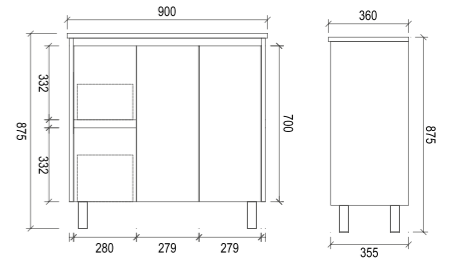

FP750R

Item Code	FP750L
Size	750x460x875mm
Description	<ul style="list-style-type: none"> · High Gloss Polyurethane Cabinet · Soft Close Doors · Chrome Adjustable Legs · 1 Tap Hole Ceramic Basin

FP750L

Item Code	FP900L
Size	900x460x875mm
Description	<ul style="list-style-type: none"> · High Gloss Polyurethane Cabinet · Soft Close Doors · Chrome Adjustable Legs · 1 Tap Hole Ceramic Basin

FP900L

Item Code	FP900R
Size	900x460x875mm
Description	<ul style="list-style-type: none"> · High Gloss Polyurethane Cabinet · Soft Close Doors · Chrome Adjustable Legs · 1 Tap Hole Ceramic Basin

FP900R

Item Code	FP450
Size	450x300x860mm
Description	<ul style="list-style-type: none"> · High Gloss Polyurethane Cabinet · Soft Close Doors · Chrome Adjustable Legs · 1 Tap Hole Ceramic Basin

FP450

Item Code	FP1200
Size	1200x460x875mm
Description	<ul style="list-style-type: none"> · High Gloss Polyurethane Cabinet · Soft Close Doors · Chrome Adjustable Legs · 1 Tap Hole Ceramic Basin

FP1200

Item Code	KR600
Size	600x360x875mm
Description	<ul style="list-style-type: none"> · High Gloss Polyurethane Cabinet · Soft Close Doors · Chrome Legs · 1 Tap Hole Ceramic Basin

KR600

Item Code	KR750L
Size	750x360x875mm
Description	<ul style="list-style-type: none"> · High Gloss Polyurethane Cabinet · Soft Close Doors · Chrome Adjustable Legs · 1 Tap Hole Ceramic Basin

KR750L

Item Code	KR900L
Size	900x360x875mm
Description	<ul style="list-style-type: none"> · High Gloss Polyurethane Cabinet · Soft Close Doors · Chrome Adjustable Legs · 1 Tap Hole Ceramic Basin