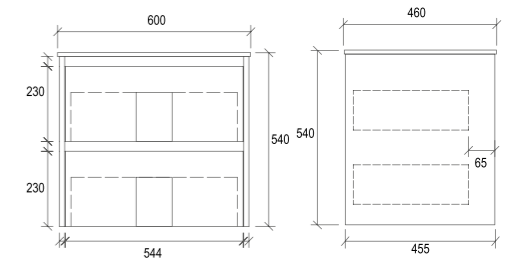

Item Code	WHDM600
Size	600x460x540mm
Description	· Wall Hung Vanity · Veneer Cabinet · Soft Close Drawers · 1 Tap Hole Ceramic Basin

WHDM600