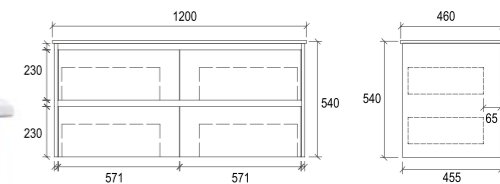

Item Code	WHLM1200
Size	1200x460x540mm
Description	· Wall Hung Vanity · Veneer Cabinet · Soft Close Drawers · 1 Tap Hole Ceramic Basin