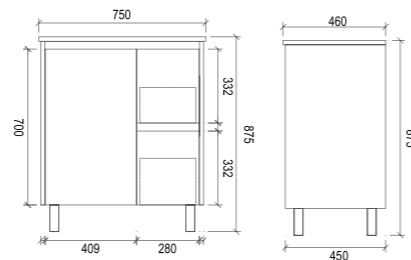

Item Code	SH750R
Size	750x460x875mm
Description	· Shaker Doors · Matt Finish Polyurethane Cabinet · Soft Close Doors · Soft Close Drawers · Chrome Adjustable Legs · 1 Tap Hole Ceramic Basin

SH750R