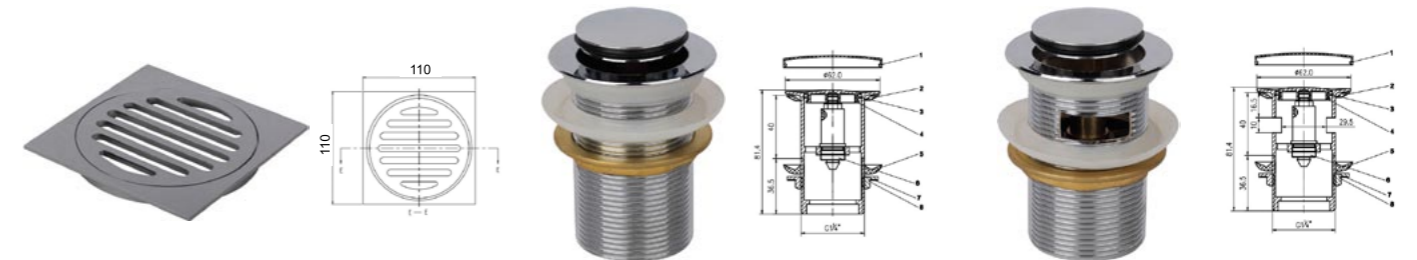

FWA100

Item Code	FWA100
Description	· 110x110 Slim Square Floor Waste · 100mm Outlet · Brass Construction · Chrome Finish · Available In Black

PW37

Item Code	PW37
Description	· 32mm Pop Up No Overflow · Brass Construction · Chrome Finish · Available In Black

PW38

Item Code	PW38
Description	· 32mm Pop UP with Overflow · Brass Construction · Chrome Finish · Available In Black