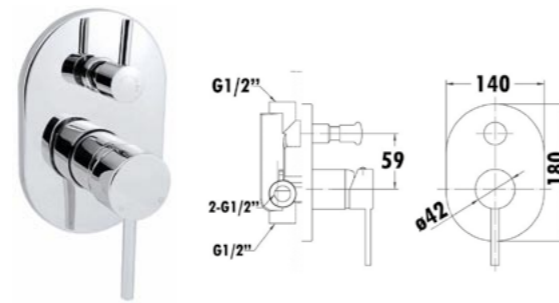

BML204

Item Code	BML302
Description	· Diverter Shower Mixer · Chrome · Pin Handle · 40mm Cartridge

BML302