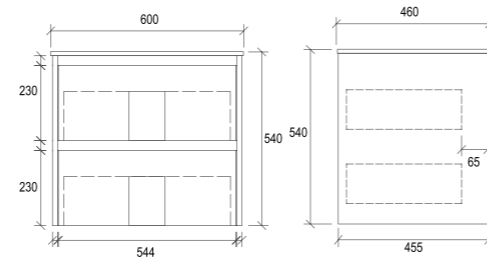

Item Code	WHLM600
Size	600x460x540mm
Description	· Wall Hung Vanity · Veneer Cabinet · Soft Close Drawers · 1 Tap Hole Ceramic Basin

WHLM600