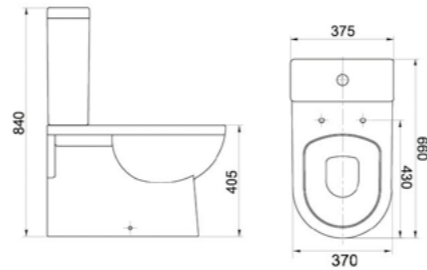

Item Name	Oxford
Description	· BTW S/P Trap Toilet · Soft Close Toilet Seat · Universal Inlet Valve · 50-200 Set Back · Available In Slim Soft Close Seat

Oxford