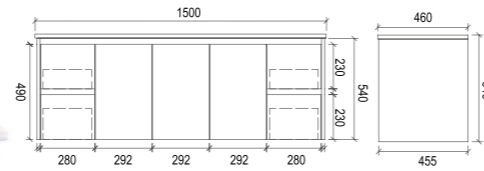

Item Code	PWH1500D
Size	1500x460x540mm
Description	· Wall Hung Vanity · PVC Waterproof Cabinet · Soft Close Doors · Soft Close Drawers · 1 Tap Hole Double Bowl Undermount Basin White Stone Top

PWH1500D