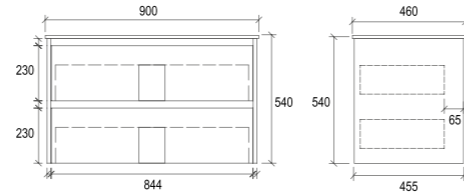

Item Code	WHDM900
Size	900x460x540mm
Description	· Wall Hung Vanity · Veneer Cabinet · Soft Close Drawers · 1 Tap Hole Ceramic Basin

WHDM900