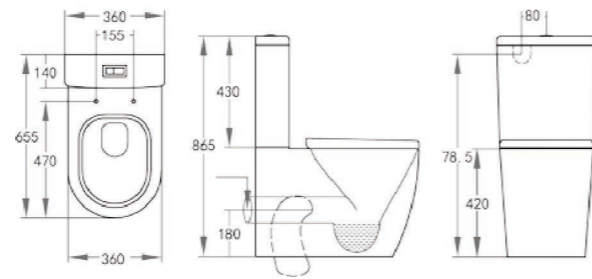

Item Name	Damian
Description	· Tornado Flush BTW S/P Trap Toilet Suite · Easy Height · Soft Close Duroplast Seat · Universal Inlet Valve · 50-165 Set Back · Available In Slim Soft Close Seat

Damian