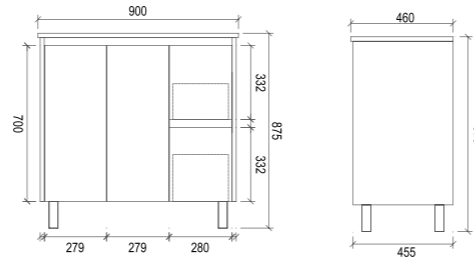

Item Code	DM900R
Size	900x460x875mm
Description	· Veneer Cabinet · Soft Close Doors · Soft Close Drawers · Chrome Adjustable Legs · 1 Tap Hole Ceramic Basin

DM900R