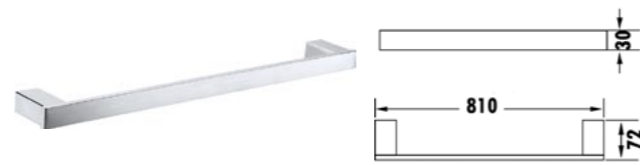

Item Code	SS08-810
Description	· Single Towel Rail · SS304 Stainless Steel · Mirror Polished · L: 810 mm · Chrome

SS08-810