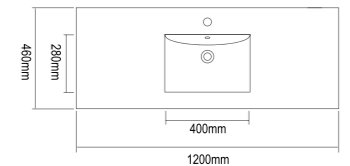

WS600

Item Code	WS750
Size	750x460mm
Description	<ul style="list-style-type: none"> · Tear White Stone Top · 20mm Thickness · 1 Tap Hole Undermount Ceramic Basin

WS750

Item Code	WS900
Size	900x460mm
Description	<ul style="list-style-type: none"> · Tear White Stone Top · 20mm Thickness · 1 Tap Hole Undermount Ceramic Basin

WS900

Item Code	WS1200
Size	120x460mm
Description	<ul style="list-style-type: none"> · Tear White Stone Top · 20mm Thickness · 1 Tap Hole Undermount Ceramic Basin

WS1200

Item Code	WS1200D
Size	1200x460mm
Description	<ul style="list-style-type: none"> · Tear White Stone Top · 20mm Thickness · 1 Tap Hole Double Bowl Undermount Ceramic Basin