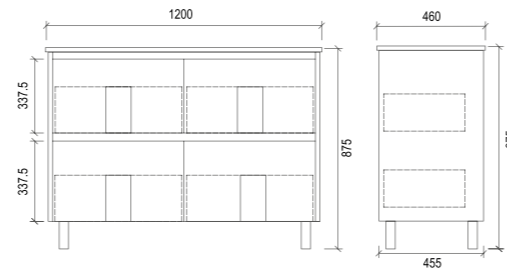

Item Code	TD1200D
Size	1200x460x875mm
Description	· PVC Waterproof Cabinet · Soft Close Drawers · 1 Tap Hole Double Bowl Ceramic Basin

TD1200D