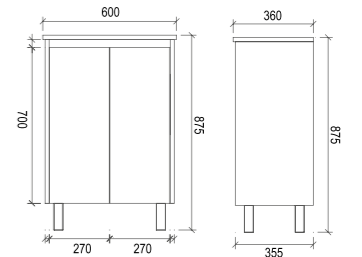

Item Code	KR600
Size	600x360x875mm
Description	· High Gloss Polyurethane Cabinet · Soft Close Doors · Chrome Legs · 1 Tap Hole Ceramic Basin

KR600