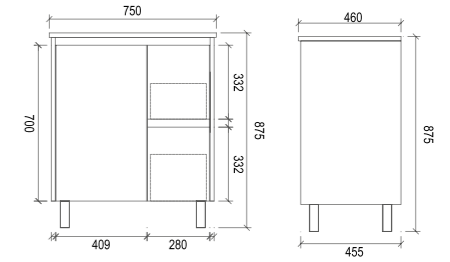

Item Code	DM750R
Size	750x460x875mm
Description	· Veneer Cabinet · Soft Close Doors · Soft Close Drawers · Chrome Adjustable Legs · 1 Tap Hole Ceramic Basin

DM750R