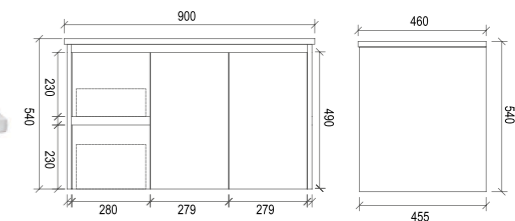

Item Code	PWH900L
Size	900x460x540mm
Description	· Wall Hung Vanity · PVC Waterproof Cabinet · Soft Close Doors · Soft Close Drawers · 1 Tap Hole Ceramic Basin