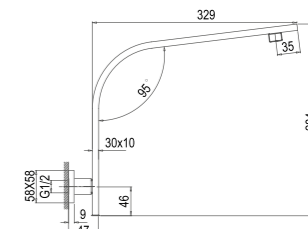

SA11

Item Code	SA11
Description	· Rectangle Curved Shower Arm · Chrome · Brass