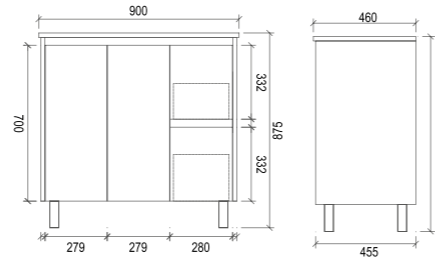

Item Code	FP600
Size	600x460x875mm
Description	<ul style="list-style-type: none"> · High Gloss Polyurethane Cabinet · Soft Close Doors · Chrome Adjustable Legs · 1 Tap Hole Ceramic Basin

FP600

Item Code	FP750R
Size	750x460x875mm
Description	<ul style="list-style-type: none"> · High Gloss Polyurethane Cabinet · Soft Close Doors · Chrome Adjustable Legs · 1 Tap Hole Ceramic Basin

FP750R

Item Code	FP750L
Size	750x460x875mm
Description	<ul style="list-style-type: none"> · High Gloss Polyurethane Cabinet · Soft Close Doors · Chrome Adjustable Legs · 1 Tap Hole Ceramic Basin

FP750L

Item Code	FP900L
Size	900x460x875mm
Description	<ul style="list-style-type: none"> · High Gloss Polyurethane Cabinet · Soft Close Doors · Chrome Adjustable Legs · 1 Tap Hole Ceramic Basin

FP900L

Item Code	FP900R
Size	900x460x875mm
Description	<ul style="list-style-type: none"> · High Gloss Polyurethane Cabinet · Soft Close Doors · Chrome Adjustable Legs · 1 Tap Hole Ceramic Basin

FP900R

Item Code	FP450
Size	450x300x860mm
Description	<ul style="list-style-type: none"> · High Gloss Polyurethane Cabinet · Soft Close Doors · Chrome Adjustable Legs · 1 Tap Hole Ceramic Basin