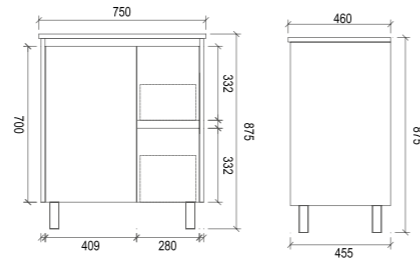

Item Code	LM750R
Size	750x460x875mm
Description	· Veneer Cabinet · Soft Close Doors · Soft Close Drawers · Chrome Adjustable Legs · 1 Tap Hole Ceramic Basin

LM750R