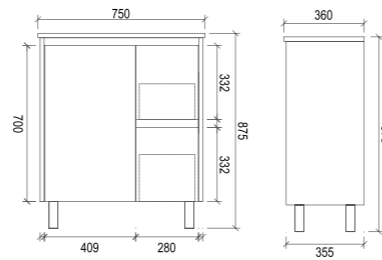

KR600

Item Code	KR750L
Size	750x360x875mm
Description	<ul style="list-style-type: none"> · High Gloss Polyurethane Cabinet · Soft Close Doors · Chrome Adjustable Legs · 1 Tap Hole Ceramic Basin

KR750L

Item Code	KR900L
Size	900x360x875mm
Description	<ul style="list-style-type: none"> · High Gloss Polyurethane Cabinet · Soft Close Doors · Chrome Adjustable Legs · 1 Tap Hole Ceramic Basin

KR900L

Item Code	KR750R
Size	750x360x875mm
Description	<ul style="list-style-type: none"> · High Gloss Polyurethane Cabinet · Soft Close Doors · Chrome Adjustable Legs · 1 Tap Hole Ceramic Basin

KR750R

Item Code	KR900R
Size	900x360x875mm
Description	<ul style="list-style-type: none"> · High Gloss Polyurethane Cabinet · Soft Close Doors · Chrome Adjustable Legs · 1 Tap Hole Ceramic Basin