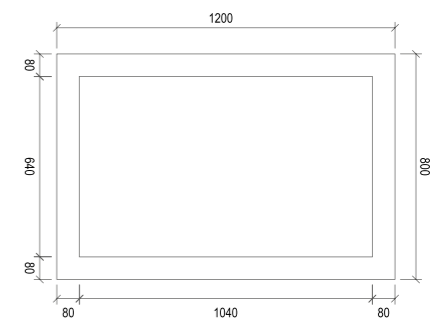

Item Code	BM1200
Size	1200x800mm
Description	· Overlapping Mirror · 5mm Wide Elegant Beveled Edge Mirror · Translucent Mystery Black Back Glass · Reversible, Hang In Both Sides