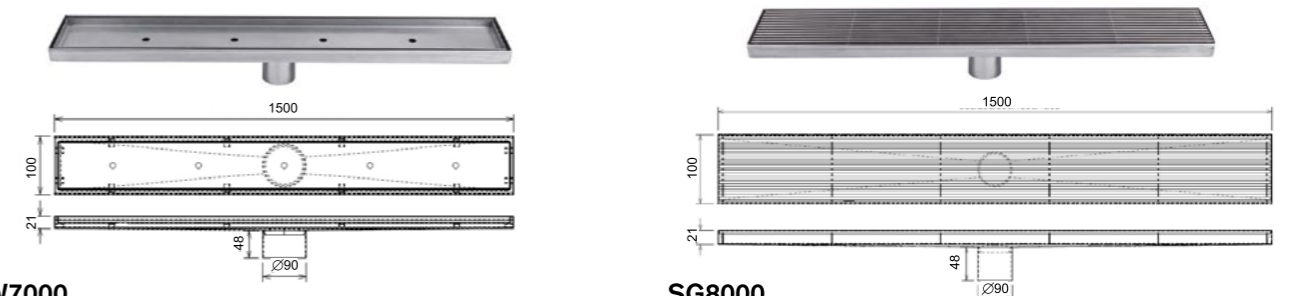

PW37

Item Code	PW37
Description	<ul style="list-style-type: none"> · 32mm Pop Up No Overflow · Brass Construction · Chrome Finish · Available In Black

PW38

Item Code	PW38
Description	<ul style="list-style-type: none"> · 32mm Pop UP with Overflow · Brass Construction · Chrome Finish · Available In Black