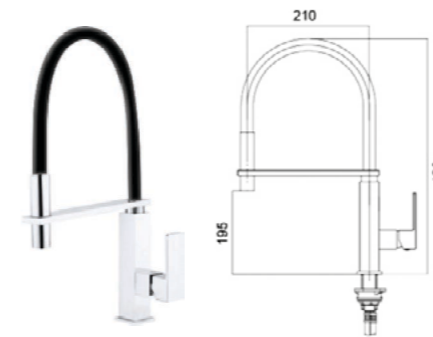

SMD101

Item Code	SMD103
Description	· Sink Mixer · 35mm Cartridge · Neoperl Aerator · Silica Outlet Hose

SMD103