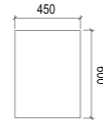

Item Code	SE450
Size	450x600mm
Description	· Pencil Edge Mirror · Reversible, Hang In Both Sides · Copper Free

SE450