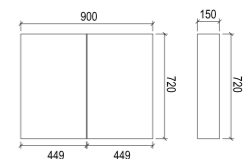

Item Code	SA900
Size	900x720x150mm
Description	· High Gloss Polyurethane Cabinet · Pencil Edge Mirror · Soft Close Doors · 3 Shelves · Copper Free