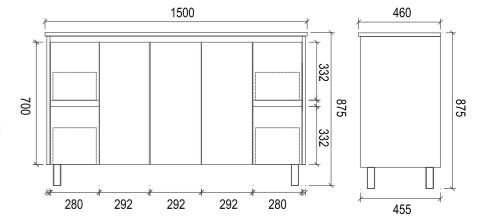

Item Code	PS1500D
Size	1500x460x875mm
Description	· PVC Waterproof Cabinet · Soft Close Doors · Soft Close Drawers · Chrome Adjustable Legs · 1 Tap Hole Double Bowl Undermount Basin White Stone Top

PS1500D