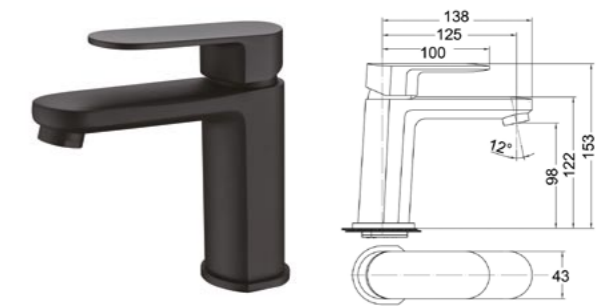

BMQ302-B

Item Code	BMR201-B
Description	· Basin Mixer · Black · 35mm Cartridge