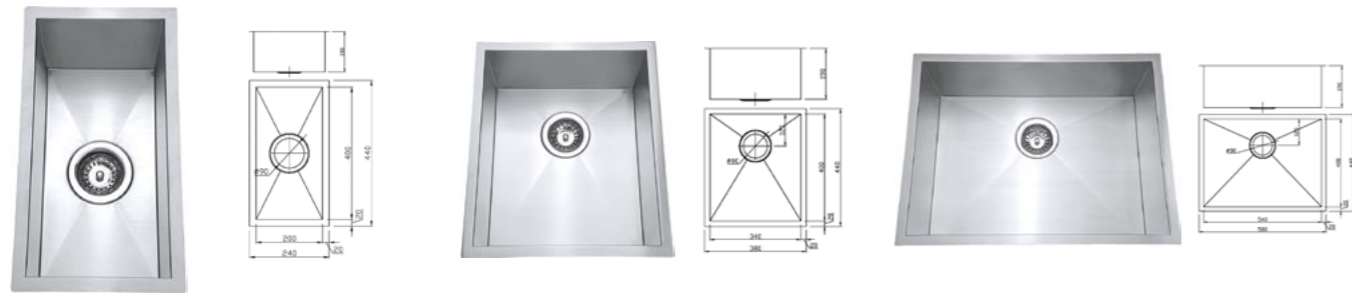

S200

Item Code	S200
Description	· Overall: 240 x 440 x 190mm · Thickness: 1.2mm · Square Under Mount Sink · SS 304 18/8 Grade Stainless Steel · Mounting Clips & Basket Waste Included

S340

Item Code	S340
Description	· Overall: 380 x 440 x 190mm · Thickness: 1.2mm · Square UnderMount Sink · SS 304 18/8 Grade Stainless Steel · Mounting Clips & Basket Waste Included

S540

Item Code	S540
Description	· Overall: 580 x 440 x 190mm · Thickness: 1.2mm · Square Under Mount Sink · SS 304 18/8 Grade Stainless Steel · Mounting Clips & Basket Waste Included