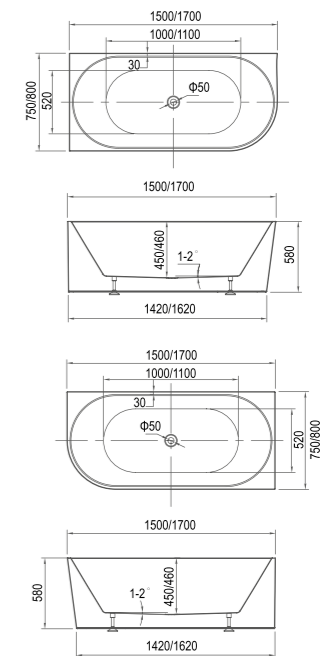

Classico Care

Item Name	Description
FRANCES-1700	1700x800x680mm
FRANCES-1500	1500x780x660mm

FRANCES

Item Name	Description
ORIANA-1700	1700x790x700mm
ORIANA-1500	1500x740x700mm

ORIANA

Item Name	Description
AQUARIUS-1500	1500x750x580mm
AQUARIUS-1700	1700x800x590mm

AQUARIUS

Item Name	Description
NEWPORT-1500	1500x750x580mm
NEWPORT-1700	1700x800x580mm

NEWPORT

Item Name	Description
OLINDA·1300	1300x700x560mm
OLINDA·1500	1500x750x580mm
OLINDA·1700	1720x810x590mm

OLINDA