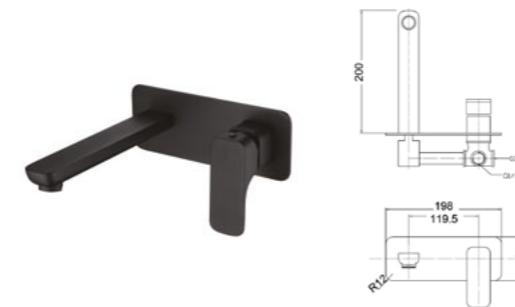

BMQ301-B

Item Code	BMQ303-B
Description	· Square Wall Bath/Basin Mixer With Spout · Black · 35mm Cartridge

BMQ303-B