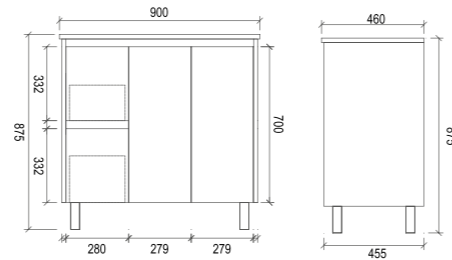

Item Code	PS900L
Size	900x460x875mm
Description	· PVC Waterproof Cabinet · Soft Close Doors · Soft Close Drawers · Chrome Adjustable Legs · 1 Tap Hole Ceramic Basin

PS900L