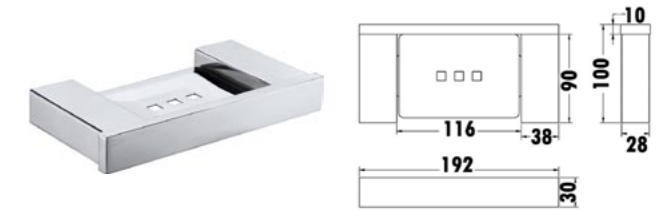

SS03

Item Code	SS03
Description	· Soap Basket · SS304 Stainless Steel · Mirror Polished · Chrome