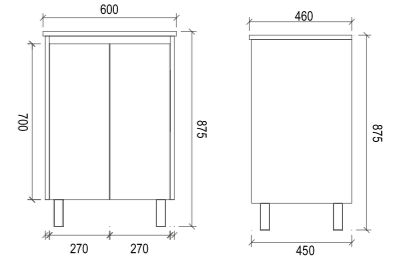

Item Code	SH600
Size	600x460x875mm
Description	· Shaker Doors · Matt Finish Polyurethane Cabinet · Soft Close Doors · Chrome Adjustable Legs · 1 Tap Hole Ceramic Basin

SH600