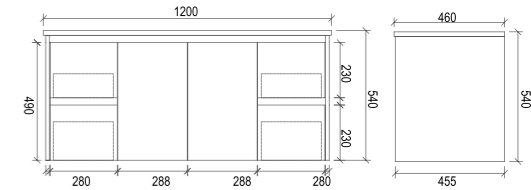

Item Code	WSH1200
Size	1200x460x540mm
Description	· Wall Hung Vanity · Shaker Doors · Matt Finish Polyurethane Cabinet · Soft Close Doors · Soft Close Drawers · 1 Tap Hole Ceramic Basin

WSH1200