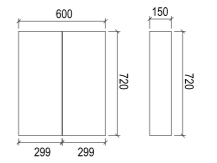

Item Code	SD600
Size	600x720x150mm
Description	· Veneer Cabinet · Pencil Edge Mirror · Soft Close Doors · 3 Shelves · Copper Free