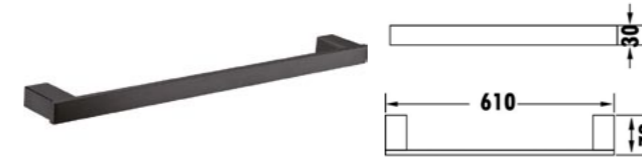

Item Code	SS08-610-B
Description	· Single Towel Rail · SS304 Stainless Steel · Mirror Polished · L: 600 mm · Black

SS08-610-B