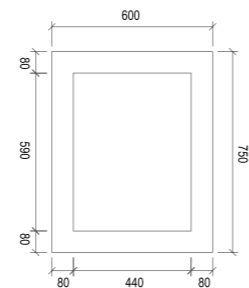

Item Code	WM600
Size	600x750mm
Description	· Overlapping Mirror · 5mm Wide Elegant Beveled Edge Mirror · Translucent Mystery Frosted Back Glass · Reversible, Hang In Both Sides