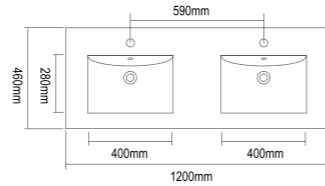

WS600

Item Code	WS750
Size	750x460mm
Description	<ul style="list-style-type: none"> · Tear White Stone Top · 20mm Thickness · 1 Tap Hole Undermount Ceramic Basin

WS750

Item Code	WS900
Size	900x460mm
Description	<ul style="list-style-type: none"> · Tear White Stone Top · 20mm Thickness · 1 Tap Hole Undermount Ceramic Basin

WS900

Item Code	WS1200
Size	120x460mm
Description	<ul style="list-style-type: none"> · Tear White Stone Top · 20mm Thickness · 1 Tap Hole Undermount Ceramic Basin

WS1200

Item Code	WS1200D
Size	1200x460mm
Description	<ul style="list-style-type: none"> · Tear White Stone Top · 20mm Thickness · 1 Tap Hole Double Bowl Undermount Ceramic Basin