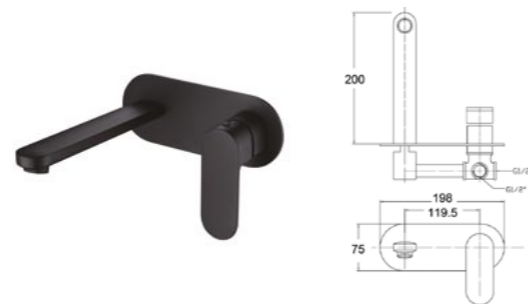

BMR302-B

Item Code	BMR303-B
Description	<ul style="list-style-type: none"> · Wall Bath/Basin Mixer With Spout · Black · 35mm Cartridge

BMR303-B

Item Code	SP05-B
Description	<ul style="list-style-type: none"> · Swivel Bath Spout · L: 250mm · Black