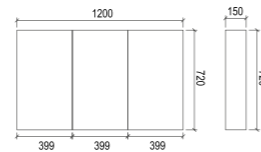

Item Code	SB1200
Size	1200x720x150mm
Description	· PVC High Gloss Polyurethane Cabinet · Pencil Edge Mirror · Soft Close Doors · 3 Shelves · Copper Free

SB1200