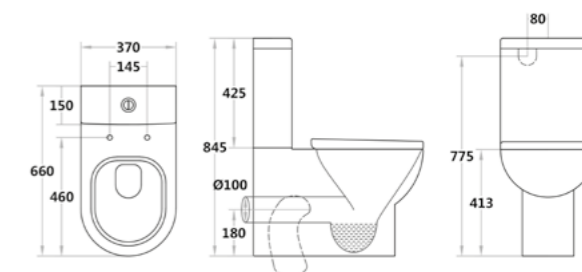

Item Name	Venus
Description	· BTW S/P Trap Toilet · Soft Close Toilet Seat · Universal Inlet Valve · 50-200 Set Back · Available In Slim Soft Close Seat