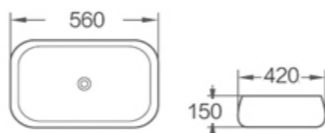

Item Code	BA560
Size	560x420x150mm
Description	· Above Countertop Basin · White

BA560