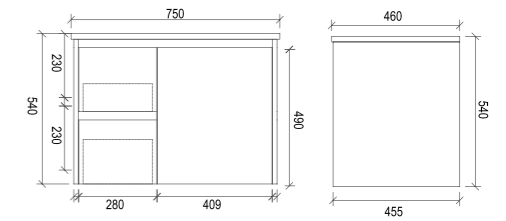

Item Code	WSH750L
Size	750x460x540mm
Description	· Wall Hung Vanity · Shaker Doors · Matt Finish Polyurethane Cabinet · Soft Close Doors · Soft Close Drawers · 1 Tap Hole Ceramic Basin

WSH750L