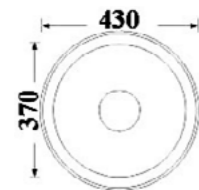

Item Code	S1180RHB
Description	· Double Right Hand Bowl Sink · SS 304 18/5 Grade Stainless Steel · Rubber Seal · Mounting Clips & Basket Waste Included

Item Code	S1380
Description	· SS 304 18/8 Grade Stainless Steel/Rubber Seal · Mounting Clip · Basket Waste Included

Item Code	S1500
Description	· Double Bowl · Double Drainer Sink · SS 304 18/8 Grade Stainless Steel · Rubber Seal · Mounting Clips & Basket Waste Included

Item Code	S235
Description	· SS 304 Stainless Steel · Two Tap Holes · Rubber Seals, Mounting Clips, Basket Waste & By-Pass · 0.8mm Thickness

Item Code	S236
Description	· SS 304 Stainless Steel · Two Tap Holes · Rubber Seals, Mounting Clips, Basket Waste & By-Pass · 0.8mm Thickness

Item Code	S238
Description	· SS 304 18/8 Grade Stainless Steel · Rubber Seals · Mounting Clips & Basket Waste Included

S500

Item Code	S500
Description	· SS 304 Stainless Steel · Rubber Seals, Mounting Clips & Basket Waste · 0.8mm Thickness

Item Code	S560
Description	· Under Mount · Double Bowl Sink · SS 304 18/8 Grade Stainless Steel

S121

Item Code	S121
Description	· SS 304 18/8 Grade Stainless Steel · Rubber Seals · Mounting Clips & Basket Waste Included · 490mmx440mmx180mm

Item Code	LT90L
Size	1155x495x870mm
Description	· SS 304 Laundry Sink Color Bond Cabinet · Basket Waste By-Pass · 1160x500, 45L+45L