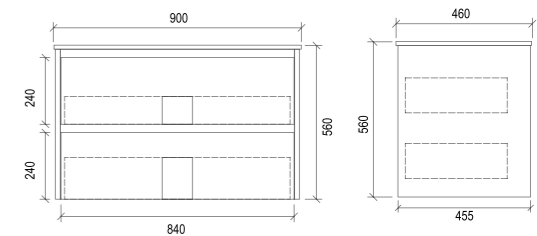

Item Code	WHTD900
Size	900x460x560mm
Description	· Wall Hung Vanity · PVC Waterproof Cabinet · Soft Close Drawers · 1 Tap Hole Ceramic Basin