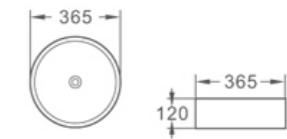

Item Code	BA365
Size	365x365x120mm
Description	· Above Countertop Basin · White

BA365