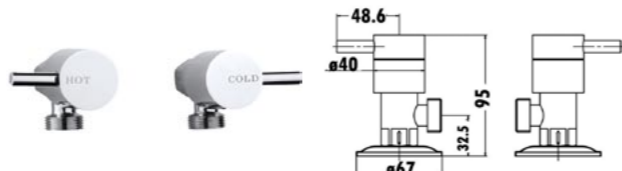

Item Code	TL03
Description	· Washing Machine Stops · Chrome · Ceramic Disc 1/4 Turn

TL03