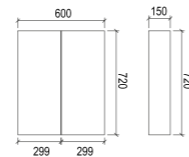

Item Code	SB600
Size	600x720x150mm
Description	· PVC High Gloss Polyurethane Cabinet · Pencil Edge Mirror · Soft Close Doors · 3 Shelves · Copper Free

SB600