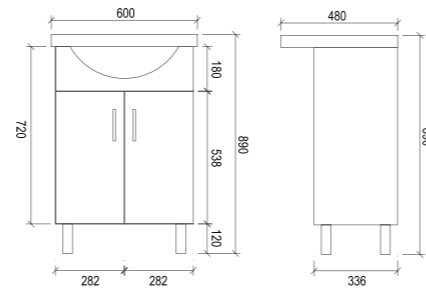

Item Code	SR600
Size	600x480x890mm
Description	· High Gloss Polyurethane Cabinet · Soft Close Doors · Chrome Handles · Chrome Adjustable Legs · 1 Tap Hole Ceramic Basin

SR600