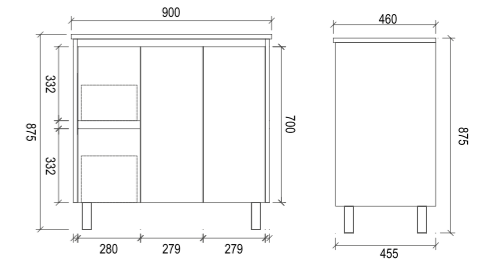

DM600

Item Code	DM750R
Size	750x460x875mm
Description	<ul style="list-style-type: none"> · Veneer Cabinet · Soft Close Doors · Soft Close Drawers · Chrome Adjustable Legs · 1 Tap Hole Ceramic Basin

DM750R

Item Code	DM750L
Size	750x460x875mm
Description	<ul style="list-style-type: none"> · Veneer Cabinet · Soft Close Doors · Soft Close Drawers · Chrome Adjustable Legs · 1 Tap Hole Ceramic Basin

DM750L

Item Code	DM900L
Size	900x460x875mm
Description	<ul style="list-style-type: none"> · Veneer Cabinet · Soft Close Doors · Soft Close Drawers · Chrome Adjustable Legs · 1 Tap Hole Ceramic Basin