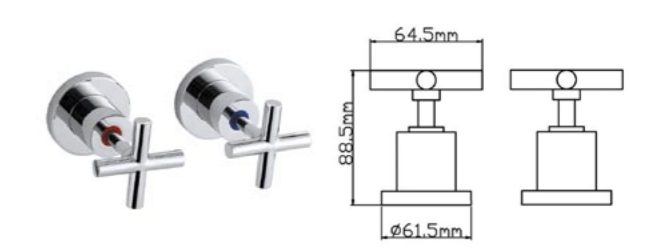

Item Code	TW02
Description	· Wall Top Assemblies · Chrome · Jumper Valve