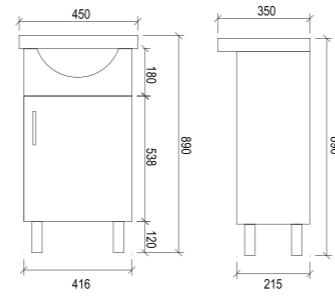

Item Code	SR450
Size	450x350x890mm
Description	· High Gloss Polyurethane Cabinet · Soft Close Doors · Chrome Handles · Chrome Adjustable Legs · 1 Tap Hole Ceramic Basin

SR450