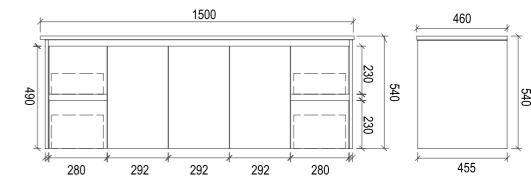

Item Code	PWH1500
Size	1500x460x540mm
Description	· Wall Hung Vanity · PVC Waterproof Cabinet · Soft Close Doors · Soft Close Drawers · 1 Tap Hole Undermount Basin White Stone

PWH1500