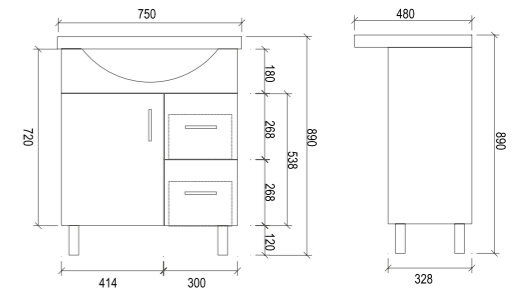

Item Code	SR750R
Size	750x480x890mm
Description	· High Gloss Polyurethane Cabinet · Soft Close Doors · Chrome Handles · Chrome Adjustable Legs · 1 Tap Hole Ceramic Basin