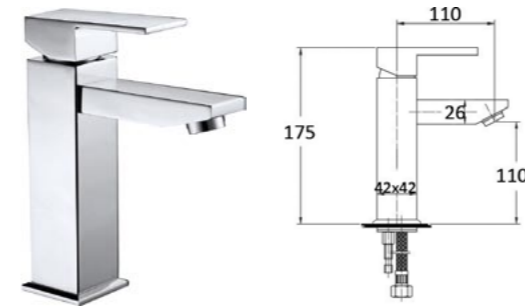

Item Code	BMS203
Description	· Square Basin Mixer · Chrome · Square Handle · 35mm Cartridge