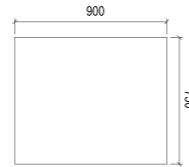

Item Code	SE900
Size	900x750mm
Description	· Pencil Edge Mirror · Reversible, Hang In Both Sides · Copper Free