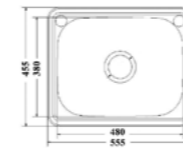

S235

Item Code	S235
Description	· SS 304 Stainless Steel · Two Tap Holes · Rubber Seals, Mounting Clips, Basket Waste & By-Pass · 0.8mm Thickness

Item Code	S236
Description	· SS 304 Stainless Steel · Two Tap Holes · Rubber Seals, Mounting Clips, Basket Waste & By-Pass · 0.8mm Thickness

Item Code	S238
Description	· SS 304 18/8 Grade Stainless Steel · Rubber Seals · Mounting Clips & Basket Waste Included