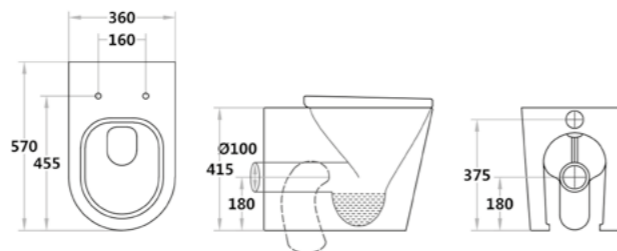

Item Name	Siren
Description	· Rimless Toilet Suite · Floor Pan In Wall Suite · Duroplast Soft Close Seat · R & T In Wall Tank With Round Or Square Button · Available in Slim Soft Close Seat

Siren