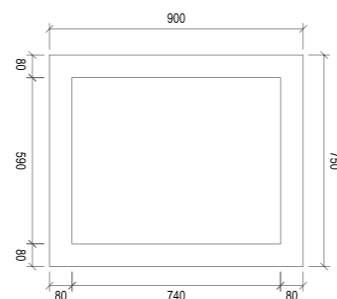

Item Code	WM900
Size	900x750mm
Description	· Overlapping Mirror · 5mm Wide Elegant Beveled Edge Mirror · Translucent Mystery Frosted Back Glass · Reversible, Hang In Both Sides