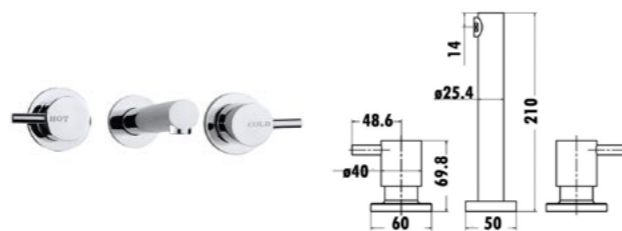

Item Code	TL01
Description	· Bath Tap Set · Chrome · Ceramic Disc 1/4 Turn

TL01