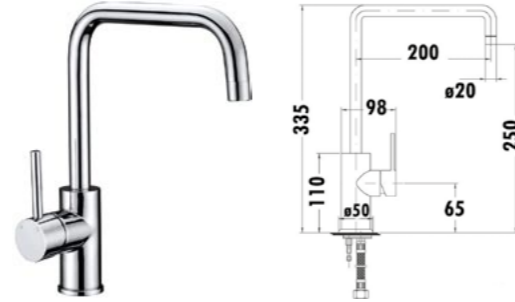

Item Code	SML102
Description	· High Rise Sink Mixer · Chrome · Pin Handle · 35mm Cartridge