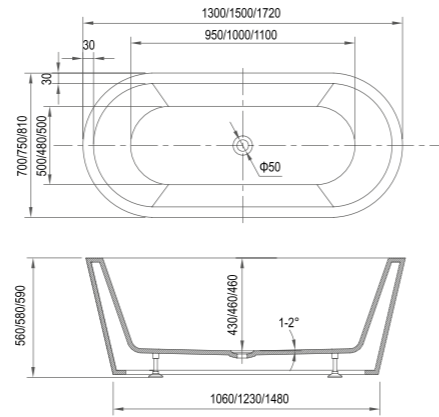

Classico Care

Item Name	Description
FRANCES-1700	1700x800x680mm
FRANCES-1500	1500x780x660mm

FRANCES

Item Name	Description
ORIANA-1700	1700x790x700mm
ORIANA-1500	1500x740x700mm

ORIANA

Item Name	Description
AQUARIUS-1500	1500x750x580mm
AQUARIUS-1700	1700x800x590mm

AQUARIUS

Item Name	Description
NEWPORT-1500	1500x750x580mm
NEWPORT-1700	1700x800x580mm

NEWPORT

Item Name	Description
OLINDA·1300	1300x700x560mm
OLINDA·1500	1500x750x580mm
OLINDA·1700	1720x810x590mm

OLINDA