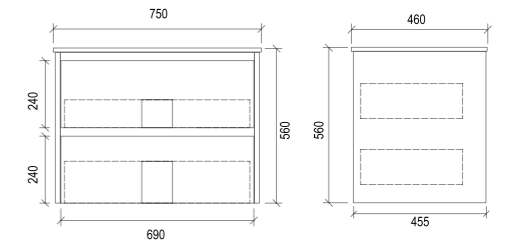

Item Code	WHTD750
Size	750x460x560mm
Description	· Wall Hung Vanity · PVC Waterproof Cabinet · Soft Close Drawers · 1 Tap Hole Ceramic Basin

WHTD750