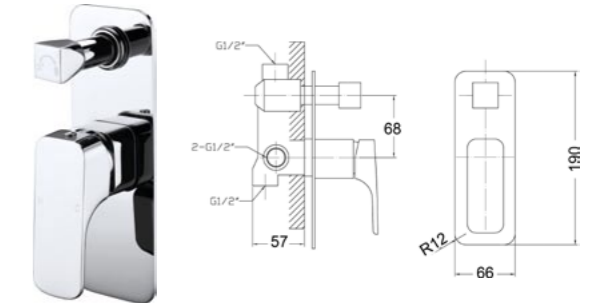

BMQ202

Item Code	BMQ302
Description	· Diverter Wall Mixer · Chrome · 35mm Cartridge