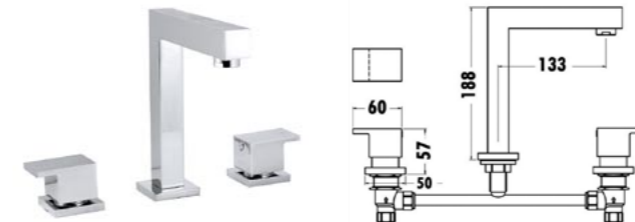

Item Code	TD04
Description	· Square Basin Tap Set · Chrome · Ceramic Disc 1/4 Turn

TD04