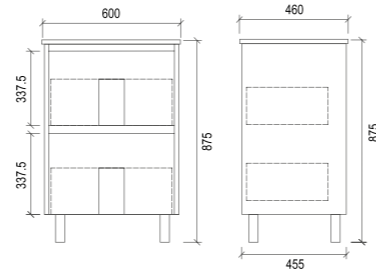

KR600

Item Code	KR750L
Size	750x360x875mm
Description	<ul style="list-style-type: none"> · High Gloss Polyurethane Cabinet · Soft Close Doors · Chrome Adjustable Legs · 1 Tap Hole Ceramic Basin

KR750L

Item Code	KR900L
Size	900x360x875mm
Description	<ul style="list-style-type: none"> · High Gloss Polyurethane Cabinet · Soft Close Doors · Chrome Adjustable Legs · 1 Tap Hole Ceramic Basin

KR900L

Item Code	KR750R
Size	750x360x875mm
Description	<ul style="list-style-type: none"> · High Gloss Polyurethane Cabinet · Soft Close Doors · Chrome Adjustable Legs · 1 Tap Hole Ceramic Basin

KR750R

Item Code	KR900R
Size	900x360x875mm
Description	<ul style="list-style-type: none"> · High Gloss Polyurethane Cabinet · Soft Close Doors · Chrome Adjustable Legs · 1 Tap Hole Ceramic Basin

KR900R

Item Code	TD600
Size	600x460x875mm
Description	<ul style="list-style-type: none"> · PVC Waterproof Cabinet · Soft Close Drawers · Chrome Adjustable Legs · 1 Tap Hole Ceramic Basin

TD600

Item Code	TD900
Size	900x460x875mm
Description	<ul style="list-style-type: none"> · PVC Waterproof Cabinet · Soft Close Drawers · Chrome Adjustable Legs · 1 Tap Hole Ceramic Basin