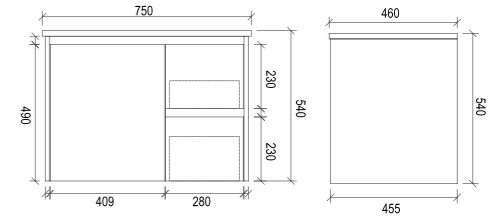

Item Code	PWH750R
Size	750x460x540mm
Description	· Wall Hung Vanity · PVC Waterproof Cabinet · Soft Close Doors · Soft Close Drawers · 1 Tap Hole Ceramic Basin

PWH750R