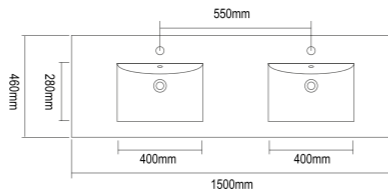

Item Code	WS1500D
Size	1500x460mm
Description	· Tear White Stone Top · 20mm Thickness · 1 Tap Hole Double Bowl Undermount Ceramic Basin

WS1500D