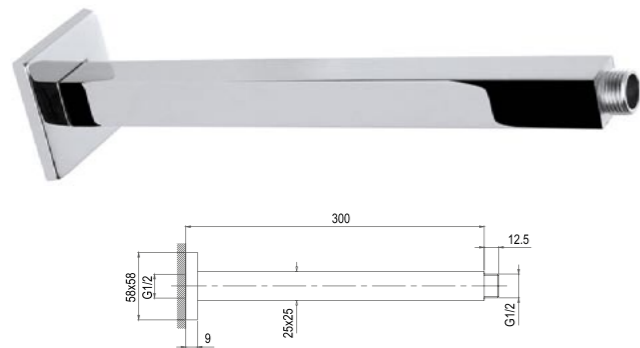

SA16

Item Code	SA16
Description	· Square Vertical Shower Arm · Brass · Chrome