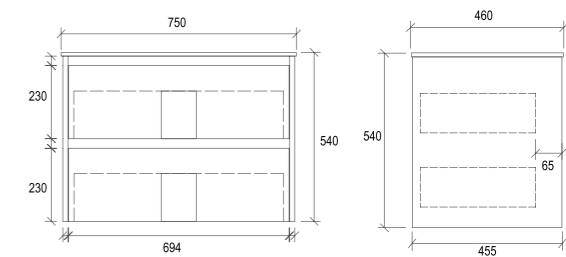

Item Code	WHDM750
Size	750x460x540mm
Description	· Wall Hung Vanity · Veneer Cabinet · Soft Close Drawers · 1 Tap Hole Ceramic Basin