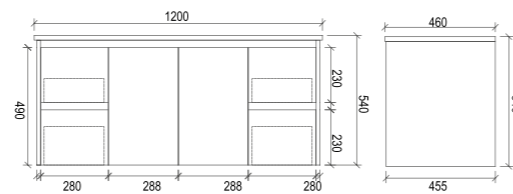

Item Code	PWH1200
Size	1200x460x540mm
Description	· Wall Hung Vanity · PVC Waterproof Cabinet · Soft Close Doors · Soft Close Drawers · 1 Tap Hole Ceramic Basin

PWH1200