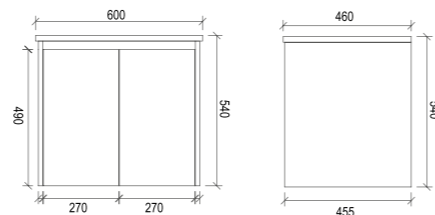

Item Code	WSH600
Size	600x460x540mm
Description	· Wall Hung Vanity · Shaker Doors · Matt Finish Polyurethane Cabinet · Soft Close Doors · 1 Tap Hole Ceramic Basin

WSH600