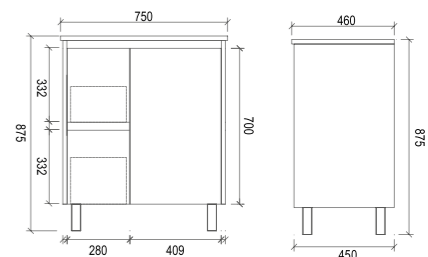

Item Code	SH750L
Size	750x460x875mm
Description	· Shaker Doors · Matt Finish Polyurethane Cabinet · Soft Close Doors · Soft Close Drawers · Chrome Adjustable Legs · 1 Tap Hole Ceramic Basin