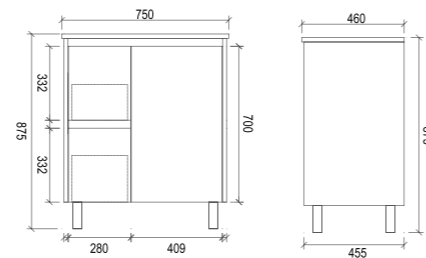

Item Code	FP600
Size	600x460x875mm
Description	<ul style="list-style-type: none"> · High Gloss Polyurethane Cabinet · Soft Close Doors · Chrome Adjustable Legs · 1 Tap Hole Ceramic Basin

FP600

Item Code	FP750R
Size	750x460x875mm
Description	<ul style="list-style-type: none"> · High Gloss Polyurethane Cabinet · Soft Close Doors · Chrome Adjustable Legs · 1 Tap Hole Ceramic Basin

FP750R

Item Code	FP750L
Size	750x460x875mm
Description	<ul style="list-style-type: none"> · High Gloss Polyurethane Cabinet · Soft Close Doors · Chrome Adjustable Legs · 1 Tap Hole Ceramic Basin

FP750L

Item Code	FP900L
Size	900x460x875mm
Description	<ul style="list-style-type: none"> · High Gloss Polyurethane Cabinet · Soft Close Doors · Chrome Adjustable Legs · 1 Tap Hole Ceramic Basin