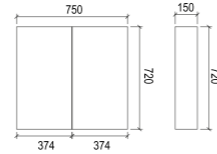

Item Code	SL750
Size	750x720x150mm
Description	· Veneer Cabinet · Pencil Edge Mirror · Soft Close Doors · 3 Shelves · Copper Free