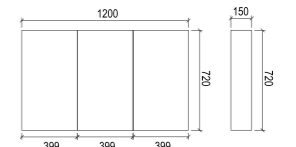

Item Code	SD1200
Size	1200x720x150mm
Description	· Veneer Cabinet · Pencil Edge Mirror · Soft Close Doors · 3 Shelves · Copper Free