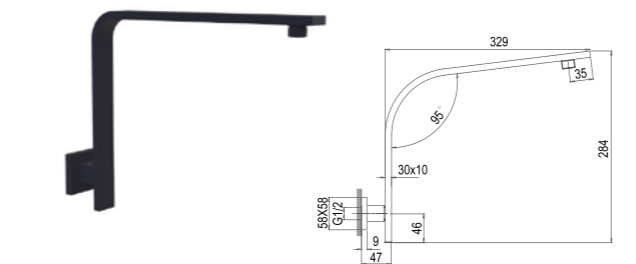

SA11-B

Item Code	SA11-B
Description	· Rectangle Curved Shower Arm · Brass · Black