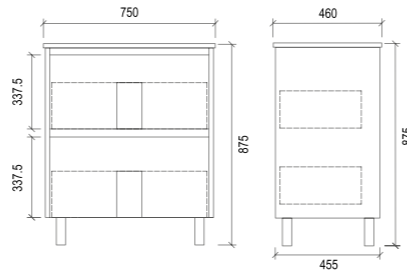

KR900L

Item Code	KR750R
Size	750x360x875mm
Description	<ul style="list-style-type: none"> · High Gloss Polyurethane Cabinet · Soft Close Doors · Chrome Adjustable Legs · 1 Tap Hole Ceramic Basin

KR750R

Item Code	KR900R
Size	900x360x875mm
Description	<ul style="list-style-type: none"> · High Gloss Polyurethane Cabinet · Soft Close Doors · Chrome Adjustable Legs · 1 Tap Hole Ceramic Basin

KR900R

Item Code	TD600
Size	600x460x875mm
Description	<ul style="list-style-type: none"> · PVC Waterproof Cabinet · Soft Close Drawers · Chrome Adjustable Legs · 1 Tap Hole Ceramic Basin

TD600

Item Code	TD900
Size	900x460x875mm
Description	<ul style="list-style-type: none"> · PVC Waterproof Cabinet · Soft Close Drawers · Chrome Adjustable Legs · 1 Tap Hole Ceramic Basin

TD900

Item Code	TD750
Size	750x460x875mm
Description	<ul style="list-style-type: none"> · PVC Waterproof Cabinet · Soft Close Drawers · Chrome Adjustable Legs · 1 Tap Hole Ceramic Basin

TD750

Item Code	TD1200
Size	1200x460x875mm
Description	<ul style="list-style-type: none"> · PVC Waterproof Cabinet · Soft Close Drawers · Chrome Adjustable Legs · 1 Tap Hole Ceramic Basin