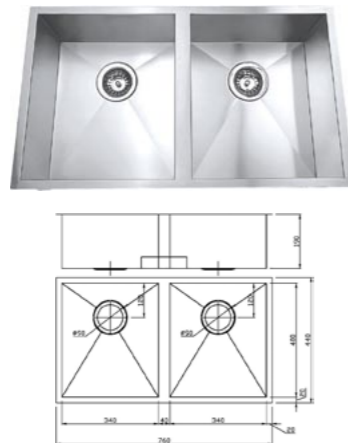

S760D

Item Code	S760D
Description	· Overall: 760 x 440 x 190mm · Thickness: 1.2mm · Square UnderMount Sink · SS 304 18/8 Grade Stainless Steel · Mounting Clips & Basket Waste Included