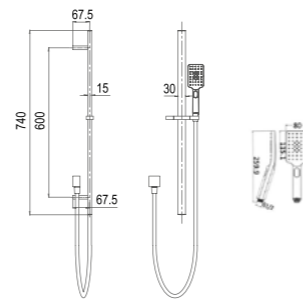

Item Code	SSR08
Description	· Square Sliding Shower Set · 30x15x800mm Solid Shower Tube · 1.5m Double Hooked Stainless Steel Hose · Brass Elbow · 3 Function Hand Shower