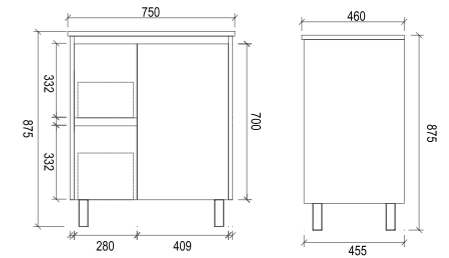

WHTD900

Item Code	WHTD1200
Size	1200x460x560mm
Description	<ul style="list-style-type: none"> · Wall Hung Vanity · PVC Waterproof Cabinet · Soft Close Drawers · 1 Tap Hole Ceramic Basin

WHTD1200

Item Code	WHTD1200D
Size	1200x460x560mm
Description	<ul style="list-style-type: none"> · Wall Hung Vanity · PVC Waterproof Cabinet · Soft Close Drawers · 1 Tap Hole Double Bowl Ceramic Basin

WHTD1200D

Item Code	PS600
Size	600x460x875mm
Description	<ul style="list-style-type: none"> · PVC Waterproof Cabinet · Soft Close Doors · Chrome Adjustable Legs · 1 Tap Hole Ceramic Basin

PS600

Item Code	PS750L
Size	750x460x875mm
Description	<ul style="list-style-type: none"> · PVC Waterproof Cabinet · Soft Close Doors · Soft Close Drawers · Chrome Adjustable Legs · 1 Tap Hole Ceramic Basin