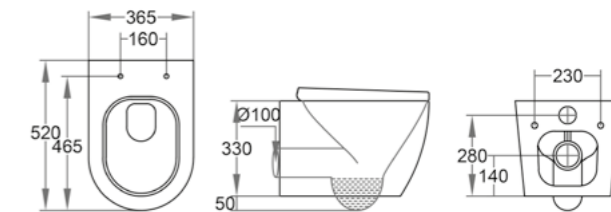

Item Name	Davina
Description	· Rimless Toilet Suite · Wall Hung Suite With Frame · Duroplast Soft Close Seat · R & T In Wall Tank With Round Or Square Button · Available In Slim Soft Close Seat

Davina