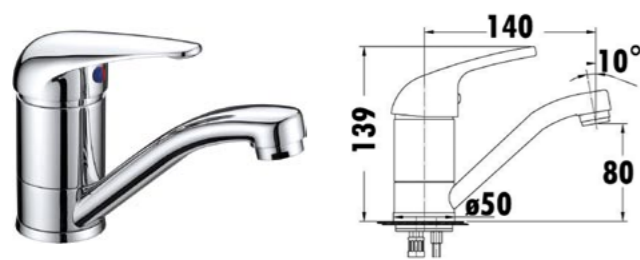

Item Code	BMC101
Description	· Basin Mixer · Chrome · Solid Handle · 40mm Cartridge

BMC101