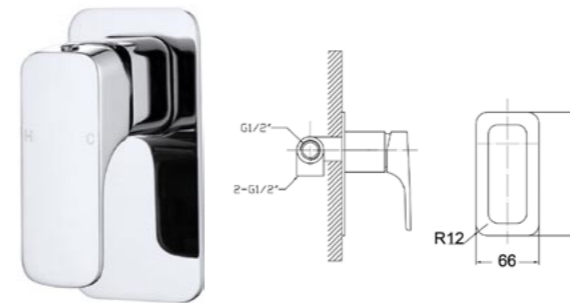

BMQ201

Item Code	BMQ301
Description	· Shower / Bath Mixer · Chrome · 35mm Cartridge