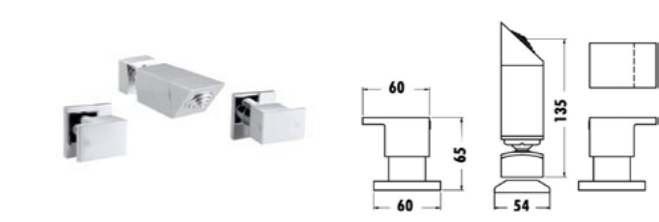

TD04

Item Code	TD05
Description	<ul style="list-style-type: none"> · Square Shower Tap Set · Chrome · Ceramic Disc 1/4 Turn

TD05

Item Code	SSR07
Description	<ul style="list-style-type: none"> · Round Sliding Shower Set · Chrome · 20x800mm Solid Shower Tube · 1.5M Double Hooked Stainless Steel Hose · Brass Elbow · 3 Function Hand Shower