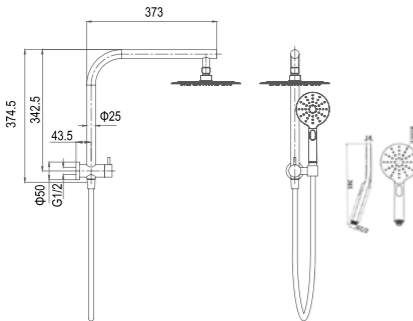

Item Code	TSR05
Description	· Combined Shower Set · Multi Function Shower Unit · Solid Brass Rail