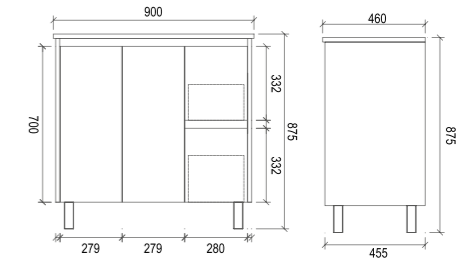

SR900L

Item Code	LM600
Size	600x460x875mm
Description	<ul style="list-style-type: none"> · Veneer Cabinet · Soft Close Doors · Chrome Adjustable Legs · 1 Tap Hole Ceramic Basin

LM600

Item Code	SR900R
Size	900x480x890mm
Description	<ul style="list-style-type: none"> · High Gloss Polyurethane Cabinet · Soft Close Doors · Chrome Handles · Chrome Adjustable Legs · 1 Tap Hole Ceramic Basin

SR900R

Item Code	LM750L
Size	750x460x875mm
Description	<ul style="list-style-type: none"> · Veneer Cabinet · Soft Close Doors · Soft Close Drawers · Chrome Adjustable Legs · 1 Tap Hole Ceramic Basin

LM750L

Item Code	LM750R
Size	750x460x875mm
Description	<ul style="list-style-type: none"> · Veneer Cabinet · Soft Close Doors · Soft Close Drawers · Chrome Adjustable Legs · 1 Tap Hole Ceramic Basin

LM750R

Item Code	LM900R
Size	900x460x875mm
Description	<ul style="list-style-type: none"> · Veneer Cabinet · Soft Close Doors · Soft Close Drawers · Chrome Adjustable Legs · 1 Tap Hole Ceramic Basin