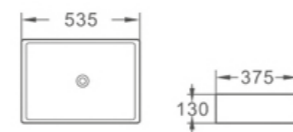

BA455

Item Code	BA510
Size	510x310x125mm
Description	· Above Countertop Basin · White

BA510

Item Code	BA515
Size	515x400x130mm
Description	· Above Countertop Basin · White

BA515

Item Code	BA535
Size	535x375x130mm
Description	· Above Countertop Basin · White