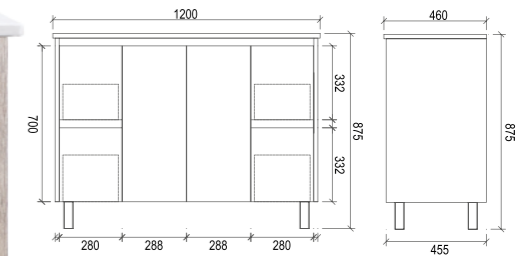

Item Code	LM750R
Size	750x460x875mm
Description	<ul style="list-style-type: none"> · Veneer Cabinet · Soft Close Doors · Soft Close Drawers · Chrome Adjustable Legs · 1 Tap Hole Ceramic Basin

LM750R

Item Code	LM900R
Size	900x460x875mm
Description	<ul style="list-style-type: none"> · Veneer Cabinet · Soft Close Doors · Soft Close Drawers · Chrome Adjustable Legs · 1 Tap Hole Ceramic Basin

LM900R

Item Code	LM900L
Size	900x460x875mm
Description	<ul style="list-style-type: none"> · Veneer Cabinet · Soft Close Doors · Soft Close Drawers · Chrome Adjustable Legs · 1 Tap Hole Ceramic Basin

LM900L