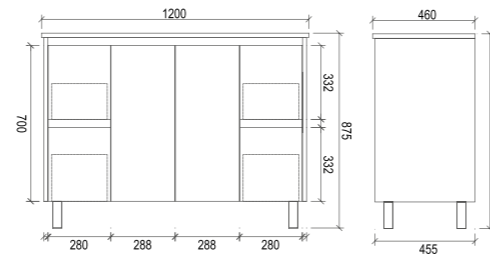

Item Code	DM1200
Size	1200x460x875mm
Description	· Veneer Cabinet · Soft Close Doors · Soft Close Drawers · Chrome Adjustable Legs · 1 Tap Hole Ceramic Basin

DM1200