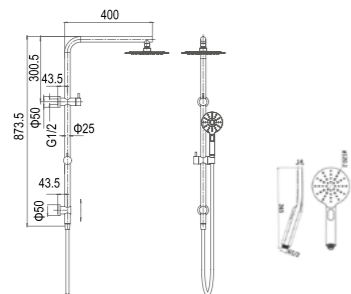

SSR08

Item Code	TSR05
Description	<ul style="list-style-type: none"> · Combined Shower Set · Multi Function Shower Unit · Solid Brass Rail

TSR05

Item Code	TSR06
Description	<ul style="list-style-type: none"> · Combined Shower Set · Multi Function Shower Unit · Solid Brass Rail

TSR06

Item Code	TSR01
Description	<ul style="list-style-type: none"> · Round Multifunction Shower Set · Brass Slider · Brass Diverter · 1.5m Double Hooked Stainless Steel Hose · 3 Function Hand Shower

TSR01