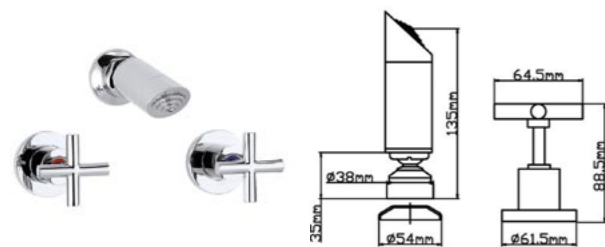

Item Code	TW05
Description	· Shower Tap Set · Chrome · Jumper Valve

TW05