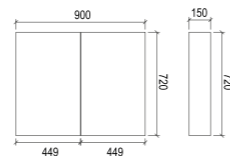

Item Code	SB900
Size	900x720x150mm
Description	· PVC High Gloss Polyurethane Cabinet · Pencil Edge Mirror · Soft Close Doors · 3 Shelves · Copper Free