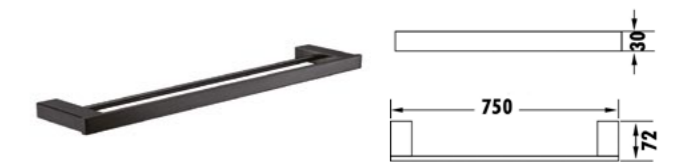

Item Code	SS08D-750-B
Description	· Double Towel Rail · SS304 Stainless Steel · Mirror Polished · L: 750mm · Black