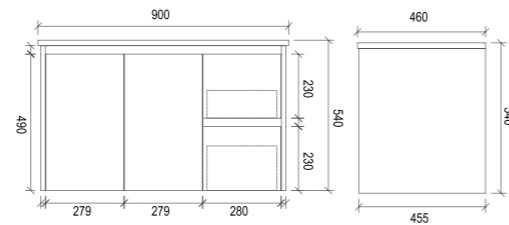

Item Code	WSH900R
Size	900x460x540mm
Description	· Wall Hung Vanity · Shaker Doors · Matt Finish Polyurethane Cabinet · Soft Close Doors · Soft Close Drawers · 1 Tap Hole Ceramic Basin

WSH900R