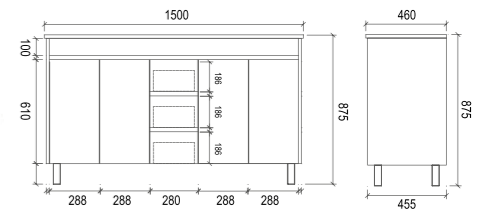

Item Code	PS1500DT
Size	1500x460x875mm
Description	· PVC Waterproof Cabinet · Soft Close Doors · Soft Close Drawers · Chrome Adjustable Legs · 1 Tap Hole Double Bowl Undermount Basin White Stone Top