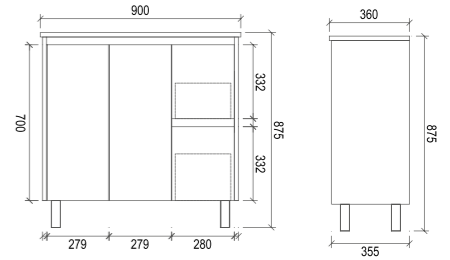

FP750R

Item Code	FP750L
Size	750x460x875mm
Description	<ul style="list-style-type: none"> · High Gloss Polyurethane Cabinet · Soft Close Doors · Chrome Adjustable Legs · 1 Tap Hole Ceramic Basin

FP750L

Item Code	FP900L
Size	900x460x875mm
Description	<ul style="list-style-type: none"> · High Gloss Polyurethane Cabinet · Soft Close Doors · Chrome Adjustable Legs · 1 Tap Hole Ceramic Basin

KR600

Item Code	KR750L
Size	750x360x875mm
Description	<ul style="list-style-type: none"> · High Gloss Polyurethane Cabinet · Soft Close Doors · Chrome Adjustable Legs · 1 Tap Hole Ceramic Basin

KR750L

Item Code	KR900L
Size	900x360x875mm
Description	<ul style="list-style-type: none"> · High Gloss Polyurethane Cabinet · Soft Close Doors · Chrome Adjustable Legs · 1 Tap Hole Ceramic Basin

KR900L

Item Code	KR750R
Size	750x360x875mm
Description	<ul style="list-style-type: none"> · High Gloss Polyurethane Cabinet · Soft Close Doors · Chrome Adjustable Legs · 1 Tap Hole Ceramic Basin

KR750R

Item Code	KR900R
Size	900x360x875mm
Description	<ul style="list-style-type: none"> · High Gloss Polyurethane Cabinet · Soft Close Doors · Chrome Adjustable Legs · 1 Tap Hole Ceramic Basin